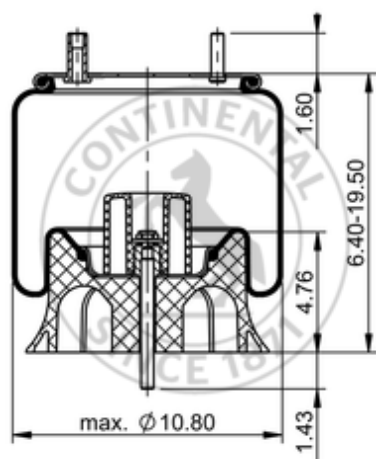

9 9K-15 P 424

64388

	12.4 lb
	9308128
	1/2-13 UNC: max. 35 lbf ft
	1/4-18 NPTF: max. 22 lbf ft
	3/4-16 UNF: max. 50 lbf ft

### Cross-reference

Firestone Style	1T15LP-5
Firestone No.	W01-358-9293
FleetPride	AS9293
Goodyear	1R10-120
Goodyear Flex No.	566203021
Taurus	6378

Triangle	AS-8424
TRP	AS92930
Automann	1DK20F-9293

**OE Manufacturer/Reference No.**

<b>Manufacturer</b>	<b>Original-part no.</b>	<b>Model</b>
SAF Holland	90557120	