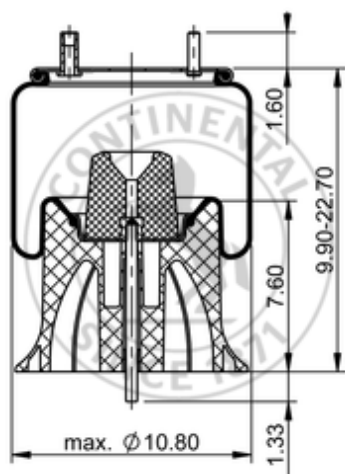

9 9K-15 P 425

64389

| | |
|---|-----------------------------|
|  | 16.1 lb |
|  | 9306248 |
|  | 1/2-13 UNC: max. 35 lbf ft |
|  | 1/4-18 NPTF: max. 22 lbf ft |
|  | 3/4-16 UNF: max. 50 lbf ft |

Cross-reference

| | |
|-----------------|--------------|
| Firestone Style | 1T15LP-5 |
| Firestone No. | W01-358-9291 |
| FleetPride | AS9291 |
| Goodyear | 1R10-122 |
| Taurus | 6378 |
| Triangle | AS-8425 |

| | |
|----------|-------------|
| TRP | AS92910 |
| Automann | 1DK20F-9291 |

OE Manufacturer/Reference No.

| Manufacturer | Original-part no. | Model |
|---------------------|--------------------------|--------------|
| SAF Holland | 90557122 | |
| SAF Holland | 90557139 | |