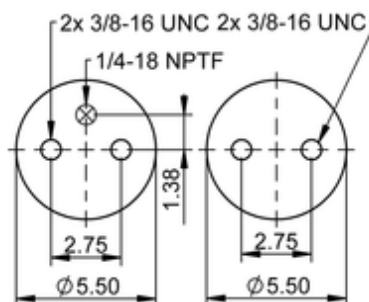

FD 110-17A 775

67667

 lb	5.1 lb
	1/4-18 NPTF: max. 22 lbf ft
	3/8-16 UNC: max. 20 lbf ft

Cross-reference

Firestone Style	26
Firestone No.	W01-358-7659
FleetPride	AS7659
Goodyear	2B7-548
Goodyear Flex No.	579923526
Triangle	AS-4775
TRP	AS76590
Automann	2B07RA-7659