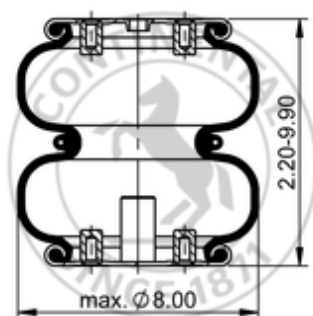

FD 110-17A 775

67667

 lb	5.1 lb
	1/4-18 NPTF: max. 22 lbf ft
	3/8-16 UNC: max. 20 lbf ft

Cross-reference

Firestone Style	26
Firestone No.	W01-358-7659
FleetPride	AS7659
Goodyear	2B7-548
Goodyear Flex No.	579923526
Triangle	AS-4775
TRP	AS76590
Automann	2B07RA-7659

OE Manufacturer/Reference No.

Manufacturer	Original-part no.	Model
Hendrickson	005079	