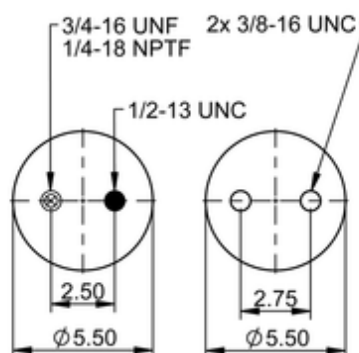

FD 120-20 715

64666

	5.1 lb
	1/4-18 NPTF: max. 22 lbf ft
	3/4-16 UNF: max. 50 lbf ft
	3/8-16 UNC: max. 20 lbf ft