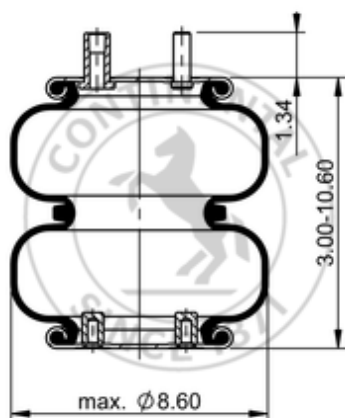

FD 120-20 715

64666

	5.1 lb
	1/4-18 NPTF: max. 22 lbf ft
	3/4-16 UNF: max. 50 lbf ft
	3/8-16 UNC: max. 20 lbf ft

### Cross-reference

Firestone Style	26
Firestone No.	W01-358-7705
FleetPride	AS7705
Triangle	AS-4715
TRP	AS77050
Automann	SP2B08RA-7705

**OE Manufacturer/Reference No.**

<b>Manufacturer</b>	<b>Original-part no.</b>	<b>Model</b>
Watson & Chalin	AS-0068	