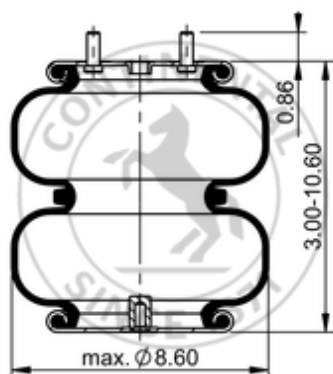

FD 120-20 795

66661

	5.3 lb
	1/4-18 NPTF: max. 22 lbf ft
	3/8-16 UNC: max. 20 lbf ft

### Cross-reference

Firestone Style	26C
Firestone No.	W01-358-7689
Automann	SP2B08RA-7689

### OE Manufacturer/Reference No.

Manufacturer	Original-part no.	Model
Lippert	156622	