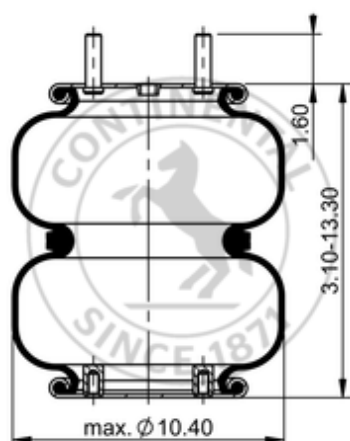

FD 200-25 426

64549

 lb	7 lb
	1/2-13 UNC: max. 35 lbf ft
	1/4-18 NPTF: max. 22 lbf ft
	3/8-16 UNC: max. 20 lbf ft

Cross-reference

Firestone Style	20-2
Firestone No.	W01-358-6943
FleetPride	AS6943
Goodyear	2B9-250
Goodyear Flex No.	578923206
Taurus	6332
Triangle	AS-4426

TRP	AS69430
Automann	SP2B12RA-6943

OE Manufacturer/Reference No.

Manufacturer	Original-part no.	Model
Granning	6352	
Loadguard	SC2122	
SAF Holland	90557237	
Spring Valley	AS-4426	
Suspensions, Inc.	200835	
Watson & Chalin	AS-0041	