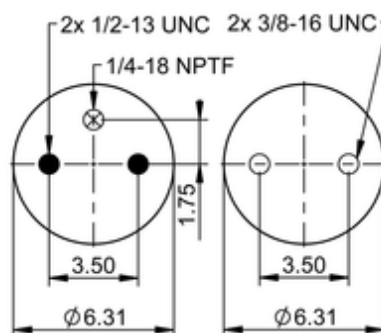

FD 200-25 426

64549

 lb	7 lb
	1/2-13 UNC: max. 35 lbf ft
	1/4-18 NPTF: max. 22 lbf ft
	3/8-16 UNC: max. 20 lbf ft

Cross-reference

Firestone Style	20-2
Firestone No.	W01-358-6943
FleetPride	AS6943
Goodyear	2B9-250
Goodyear Flex No.	578923206
Taurus	6332
Triangle	AS-4426