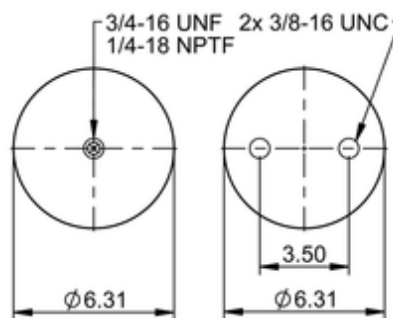

FD 200-25 453

64553

 lb	6.9 lb
	1/4-18 NPTF: max. 22 lbf ft
	3/4-16 UNF: max. 50 lbf ft
	3/8-16 UNC: max. 20 lbf ft

Cross-reference

Firestone Style	20-2
Firestone No.	W01-358-6927
FleetPride	AS6927
Goodyear	2B9-218
Goodyear Flex No.	578923206
Taurus	6332
Triangle	AS-4453