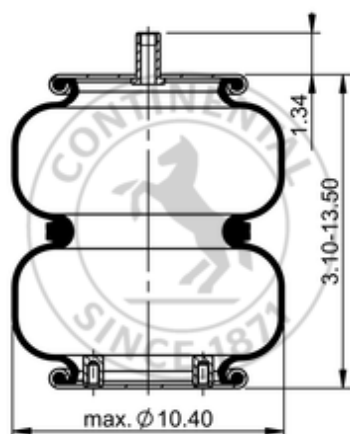

FD 200-25 453

64553

 lb	6.9 lb
	1/4-18 NPTF: max. 22 lbf ft
	3/4-16 UNF: max. 50 lbf ft
	3/8-16 UNC: max. 20 lbf ft

Cross-reference

Firestone Style	20-2
Firestone No.	W01-358-6927
FleetPride	AS6927
Goodyear	2B9-218
Goodyear Flex No.	578923206
Taurus	6332
Triangle	AS-4453

Automann

SP2B12RA-6927

OE Manufacturer/Reference No.

Manufacturer	Original-part no.	Model
Reyco	12906-02	
Loadguard	SC2072	
Navistar/Fleetrite	1685176C1	
Reyco	12906-01	
SAF Holland	57006927	
Taurus	AS218-6927	