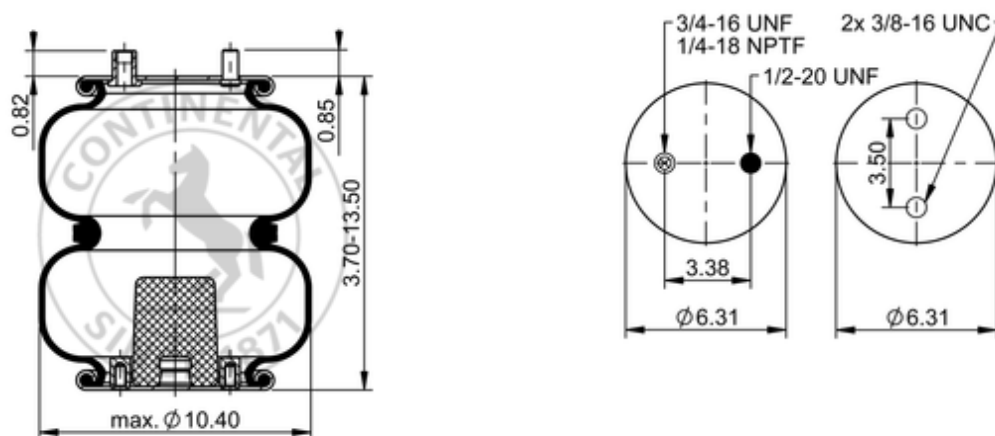

FD 200-25 463

64555

	8.2 lb
	1/2-20 UNF: max. 35 lbf ft
	1/4-18 NPTF: max. 22 lbf ft
	3/8-16 UNC: max. 20 lbf ft

Cross-reference

Firestone Style	20-2
Firestone No.	W01-358-6946
FleetPride	AS6946
Goodyear	2B9-254
Goodyear Flex No.	578923206
Taurus	6332
Triangle	AS-4463