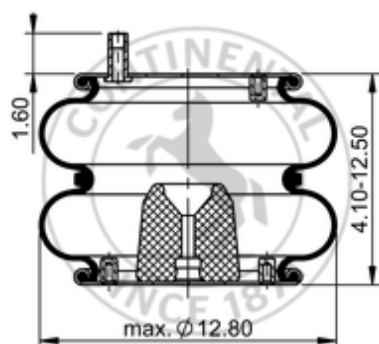

FD 330-22 318

64488

	14.5 lb
	1/4-18 NPTF: max. 22 lbf ft
	3/8-16 UNC: max. 20 lbf ft

Automann

SP2B22R-7403

**OE Manufacturer/Reference No.**

<b>Manufacturer</b>	<b>Original-part no.</b>	<b>Model</b>
Arvin Meritor	200448	
Brake & Wheel	M3507	
Volvo	352035001	
Ridewell	S4302C	
Dayton	354-7403	
Granning	2725	
Hendrickson	S-1159	
Hendrickson	S-2883	
Hendrickson	B-12514-001	
Loadguard	SC2021	
Navistar/Fleetrite	554787C1	
R&S Truck	1040201	
R&S Truck	1090201	
Ridewell	1003587403C	
SAF Holland	57007403	
Taurus	AS214-7403	
Watson & Chalin	AS-0007	