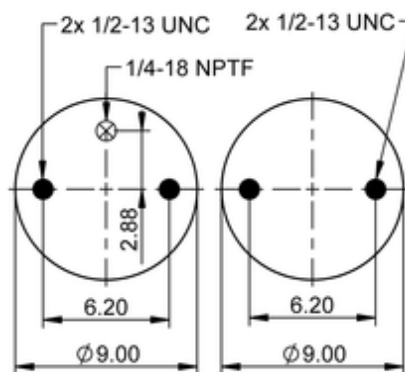

FD 330-22 327

64283

 lb	13.1 lb
	1/2-13 UNC: max. 35 lbf ft
	1/4-18 NPTF: max. 22 lbf ft

Cross-reference

Firestone Style	22
Firestone No.	W01-358-7424
FleetPride	AS7424
Goodyear	2B12-300
Goodyear Flex No.	578923309
Taurus	6316
Triangle	AS-4327
Vibracoustic	V SP 2 B 22 R-7424
TRP	AS74240