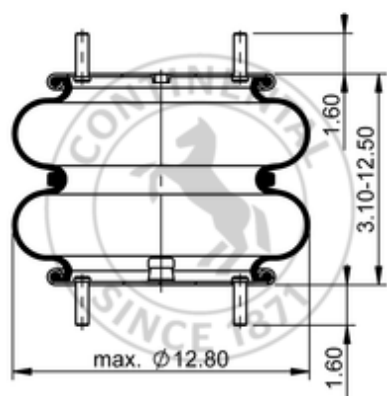

FD 330-22 327

64283

 lb	13.1 lb
	1/2-13 UNC: max. 35 lbf ft
	1/4-18 NPTF: max. 22 lbf ft

Cross-reference

Firestone Style	22
Firestone No.	W01-358-7424
FleetPride	AS7424
Goodyear	2B12-300
Goodyear Flex No.	578923309
Taurus	6316
Triangle	AS-4327
Vibracoustic	V SP 2 B 22 R-7424
TRP	AS74240

Automann

SP2B22R-7424

OE Manufacturer/Reference No.

Manufacturer	Original-part no.	Model
Dayton	354-7424	
Hendrickson	S-13043	
Loadguard	SC2024	
Navistar/Fleetrite	554785C1	
R&S Truck	1090215	
SAF Holland	90557014	
Sauer	P10-755	
Taurus	AS214-7424	
Watson & Chalin	AS-0009	
Brake & Wheel	M3509	
Granning	6421	
Ridewell	1003587424C	
Volvo	3130504	