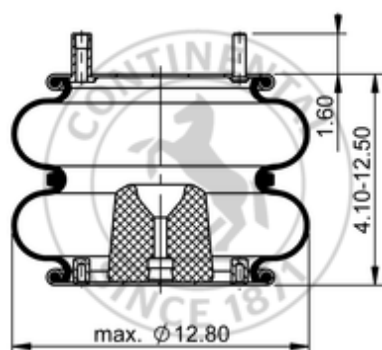

FD 330-22 331

64268

 lb	14.5 lb
	1/4-18 NPTF: max. 22 lbf ft
	3/4-16 UNF: max. 50 lbf ft
	3/8-16 UNC: max. 20 lbf ft

Cross-reference

Firestone Style	22
Firestone No.	W01-358-7410
FleetPride	AS7410
Goodyear	2B12-406
Goodyear Flex No.	578923309
Taurus	6316
Triangle	AS-4331

Vibracoustic	V SP 2 B 22 R-7410
TRP	AS74100
Automann	SP2B22R-7410

OE Manufacturer/Reference No.

Manufacturer	Original-part no.	Model
Brake & Wheel	M3508	
Hendrickson	S-13036	
Ridewell	1003587410C	
Watson & Chalin	AS-0136	
Dayton	354-7410	
Freightliner	16-11378-000	
Hendrickson	S-10170	
Loadguard	SC2023	
Navistar/Fleetrice	554792C1	
SAF Holland	57007410	
Taurus	AS214-7410	
Volvo	85101158	