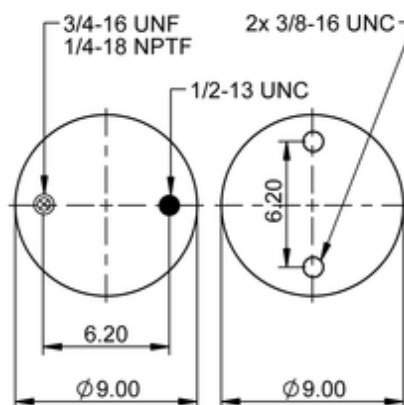

FD 330-22 331

64268

 lb	14.5 lb
	1/4-18 NPTF: max. 22 lbf ft
	3/4-16 UNF: max. 50 lbf ft
	3/8-16 UNC: max. 20 lbf ft

Cross-reference

Firestone Style	22
Firestone No.	W01-358-7410
FleetPride	AS7410
Goodyear	2B12-406
Goodyear Flex No.	578923309
Taurus	6316
Triangle	AS-4331

Vibracoustic	V SP 2 B 22 R-7410
TRP	AS74100
Automann	SP2B22R-7410

OE Manufacturer/Reference No.

Manufacturer	Original-part no.	Model
Brake & Wheel	M3508	
Hendrickson	S-13036	
Ridewell	1003587410C	
Watson & Chalin	AS-0136	
Dayton	354-7410	
Freightliner	16-11378-000	
Hendrickson	S-10170	
Loadguard	SC2023	
Navistar/Fleetrice	554792C1	
SAF Holland	57007410	
Taurus	AS214-7410	
Volvo	85101158	