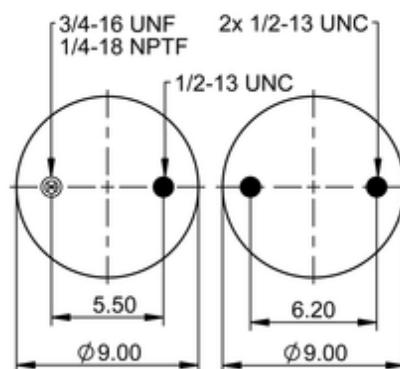

FD 330-22 364

64494

| | |
|---|-----------------------------|
|  | 14.5 lb |
|  | 1/2-13 UNC: max. 35 lbf ft |
|  | 1/4-18 NPTF: max. 22 lbf ft |
|  | 3/4-16 UNF: max. 50 lbf ft |

Cross-reference

| | |
|-------------------|--------------|
| Firestone Style | 22 |
| Firestone No. | W01-358-7405 |
| FleetPride | AS7405 |
| Goodyear | 2B12-313 |
| Goodyear Flex No. | 578923309 |
| Taurus | 6316 |
| Triangle | AS-4364 |