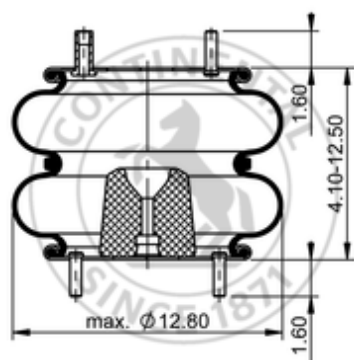

FD 330-22 364

64494

| | |
|---|-----------------------------|
|  | 14.5 lb |
|  | 1/2-13 UNC: max. 35 lbf ft |
|  | 1/4-18 NPTF: max. 22 lbf ft |
|  | 3/4-16 UNF: max. 50 lbf ft |

Cross-reference

| | |
|-------------------|--------------|
| Firestone Style | 22 |
| Firestone No. | W01-358-7405 |
| FleetPride | AS7405 |
| Goodyear | 2B12-313 |
| Goodyear Flex No. | 578923309 |
| Taurus | 6316 |
| Triangle | AS-4364 |

| | |
|----------|--------------|
| TRP | AS74050 |
| Automann | SP2B22R-7405 |

OE Manufacturer/Reference No.

| Manufacturer | Original-part no. | Model |
|---------------------|--------------------------|--------------|
| Hutchens | 10384-01 | |
| Loadguard | SC2073 | |
| Navistar/Fleetrite | 1685177C1 | |
| SAF Holland | 57007405 | |
| Suspensions, Inc. | 200981 | |
| Taurus | AS214-7405 | |
| Mack | 57QK1113 | |
| Arvin Meritor | 200981 | |
| Mack | 227QS32 | |