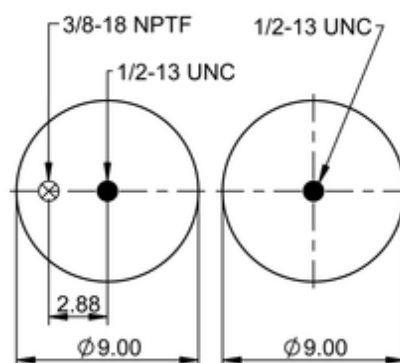

FD 330-22 472

64500

 lb	13.1 lb
	1/2-13 UNC: max. 35 lbf ft
	3/8-18 NPTF: max. 22 lbf ft

Cross-reference

Firestone Style	22
Firestone No.	W01-358-7181
FleetPride	AS7181
Goodyear	2B12-411
Goodyear Flex No.	578923309
Taurus	6316
Triangle	AS-4472
TRP	AS71810
Automann	SP2B22R-7181