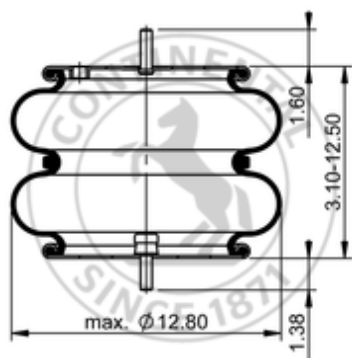

FD 330-22 472

64500

 lb	13.1 lb
	1/2-13 UNC: max. 35 lbf ft
	3/8-18 NPTF: max. 22 lbf ft

Cross-reference

Firestone Style	22
Firestone No.	W01-358-7181
FleetPride	AS7181
Goodyear	2B12-411
Goodyear Flex No.	578923309
Taurus	6316
Triangle	AS-4472
TRP	AS71810
Automann	SP2B22R-7181

OE Manufacturer/Reference No.

Manufacturer	Original-part no.	Model
Ridewell	1003587181C	
Dayton	354-7181	
Fruehauf	UAB-5620	
Fruehauf	UCC-3054-1	
Hendrickson	S-13050	
Loadguard	SC2018	
Navistar/Fleetrite	554794C1	
SAF Holland	57007181	
Taurus	AS214-7181	