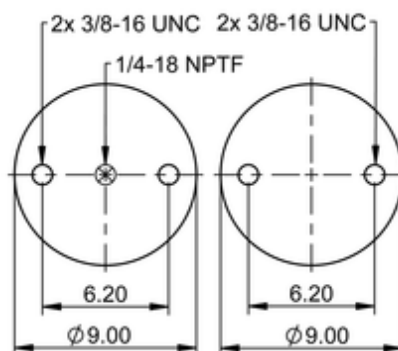

FD 330-30 323

64531

	11.4 lb
	1/4-18 NPTF: max. 22 lbf ft
	3/8-16 UNC: max. 20 lbf ft

Cross-reference

Firestone Style	22-1.5
Firestone No.	W01-358-7443
FleetPride	AS7443
Goodyear	2B12-305
Goodyear Flex No.	578923310
Taurus	6328
Triangle	AS-4323
TRP	AS74430
Automann	SP2B22RA-7443