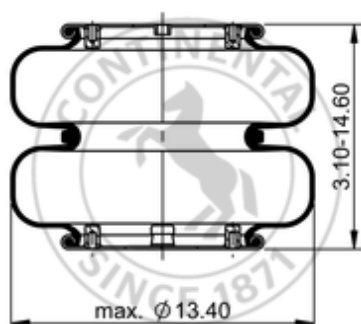

FD 330-30 323

64531

	11.4 lb
	1/4-18 NPTF: max. 22 lbf ft
	3/8-16 UNC: max. 20 lbf ft

Cross-reference

Firestone Style	22-1.5
Firestone No.	W01-358-7443
FleetPride	AS7443
Goodyear	2B12-305
Goodyear Flex No.	578923310
Taurus	6328
Triangle	AS-4323
TRP	AS74430
Automann	SP2B22RA-7443

OE Manufacturer/Reference No.

Manufacturer	Original-part no.	Model
Ridewell	S2683C	
Dayton	354-7443	
Granning	1218	
Granning	1589	
Hendrickson	S-13035	
Loadguard	SC2026	
Navistar/Fleetrite	554786C1	
Ridewell	1003587443C	
SAF Holland	57007443	
Watson & Chalin	AS-0027	