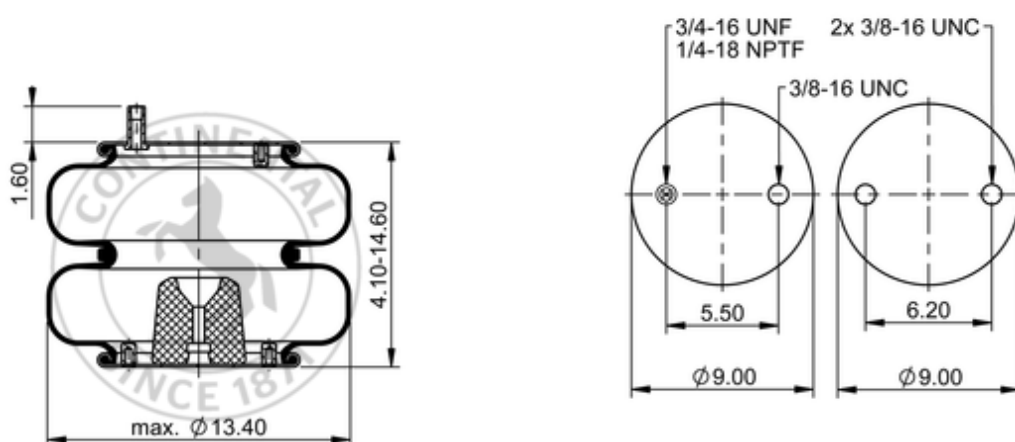

FD 330-30 340

64532

	13.5 lb
	1/4-18 NPTF: max. 22 lbf ft
	3/4-16 UNF: max. 50 lbf ft
	3/8-16 UNC: max. 20 lbf ft