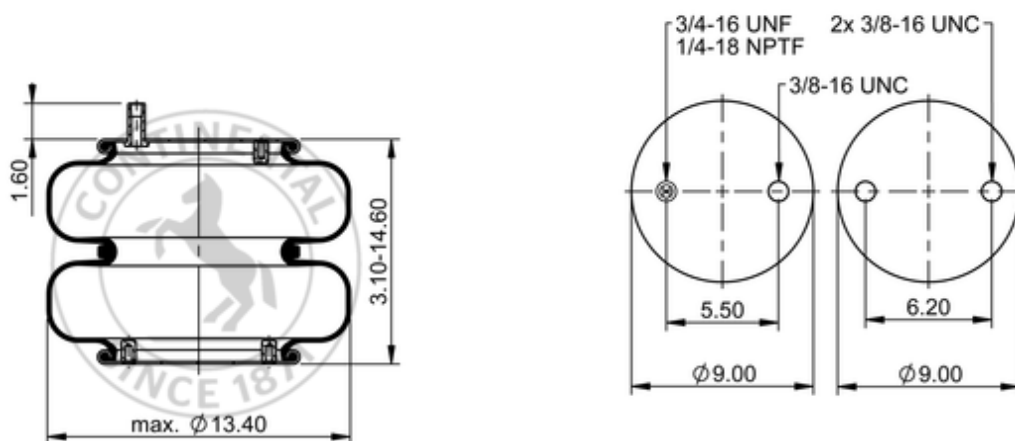

FD 330-30 371

64535

 lb	11.3 lb
	1/4-18 NPTF: max. 22 lbf ft
	3/4-16 UNF: max. 50 lbf ft
	3/8-16 UNC: max. 20 lbf ft

<b>Manufacturer</b>	<b>Original-part no.</b>	<b>Model</b>
Hendrickson	S-12514-005	
Hendrickson	B-12335	
Loadguard	SC2128	
Navistar/Fleetrite	1681751C1	
SAF Holland	57007472	
Hendrickson	36514-5	
Watson & Chalin	AS-0112	
Sauer	PB10-784	