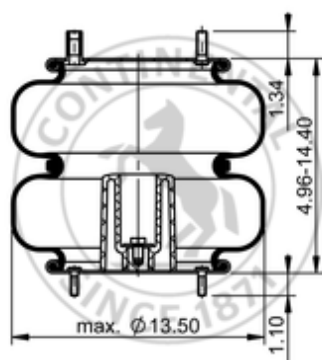

FD 331-26 480

64284

 lb	12.4 lb
	1/4-18 NPTF: max. 22 lbf ft
	3/4-16 UNF: max. 50 lbf ft
	3/8-16 UNC: max. 20 lbf ft

Cross-reference

Firestone Style	228-1.5
Firestone No.	W01-358-7555
FleetPride	AS7555
Goodyear	2B12-440
Goodyear Flex No.	578923315
Taurus	6375
Triangle	AS-4480

TRP	AS75550
Automann	SP2B22RB-7555

OE Manufacturer/Reference No.

Manufacturer	Original-part no.	Model
Histeer	10315	
Reyco	18813-01	
Reyco	20018-01	
Cush	C-0073	
Brake & Wheel	M3531	
Binkley	XB-SPN-053-37	