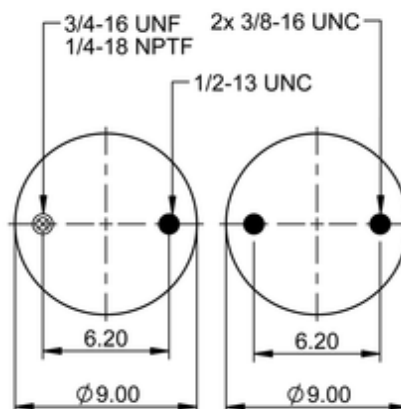

FD 331-26 480

64284

 lb	12.4 lb
	1/4-18 NPTF: max. 22 lbf ft
	3/4-16 UNF: max. 50 lbf ft
	3/8-16 UNC: max. 20 lbf ft

Cross-reference

Firestone Style	228-1.5
Firestone No.	W01-358-7555
FleetPride	AS7555
Goodyear	2B12-440
Goodyear Flex No.	578923315
Taurus	6375
Triangle	AS-4480