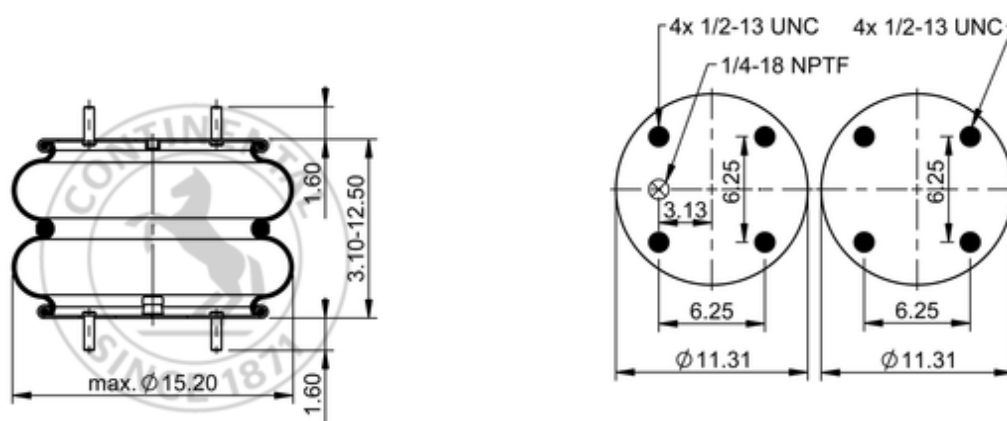

FD 530-22 311

64543

 lb	17.7 lb
	1/2-13 UNC: max. 35 lbf ft
	1/4-18 NPTF: max. 22 lbf ft

Cross-reference

Firestone Style	21
Firestone No.	W01-358-7135
FleetPride	AS7135
Goodyear	2B14-360
Goodyear Flex No.	578923350
Taurus	6329
Triangle	AS-4311
TRP	AS71350
Automann	SP2B34R-7135

Airtech No.

2B355

OE Manufacturer/Reference No.

Manufacturer	Original-part no.	Model
SAF Holland	90557001	
Brake & Wheel	M3502	
Granning	6420	
Hendrickson	S-13034	
Mack	57QL46	
Volvo	3130501	
Dayton	354-7135	
Eveley	RA 1990-1	
Hendrickson	S-12514-014	
Loadguard	SC2013	
Navistar/Fleetrite	554800C1	
Pezzani	AR-21-A	
Ridewell	1003587135C	
Truckstell	63641	
Truckstell	63644	