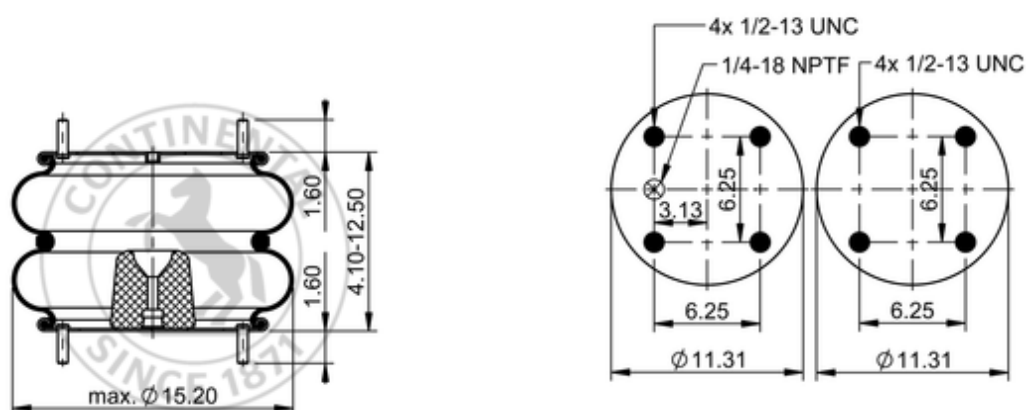

FD 530-22 316

64544

	20.5 lb
	1/2-13 UNC: max. 35 lbf ft
	1/4-18 NPTF: max. 22 lbf ft

Cross-reference

Firestone Style	21
Firestone No.	W01-358-7140
FleetPride	AS7140
Goodyear	2B14-359
Goodyear Flex No.	578923353
Taurus	6329
Triangle	AS-4316
TRP	AS71400
Automann	SP2B34R-7140

OE Manufacturer/Reference No.

Manufacturer	Original-part no.	Model
Dayton	354-7140	
Granning	1015	
Hendrickson	S-3184	
Loadguard	SC2015	
Navistar/Fleetrite	554799C1	
R&S Truck	1090214	
Ridewell	1003587140C	
SAF Holland	57007140	
SAF Holland	90557257	
Watson & Chalin	AS-0008	
Porcupine	7142	