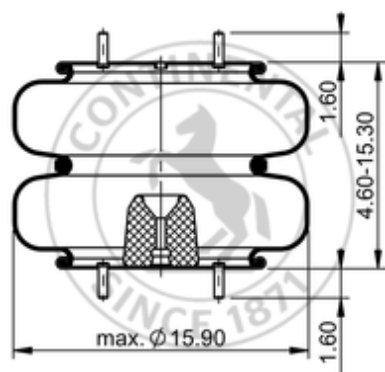

FD 530-35 544

64606

	20.8 lb
	1/2-13 UNC: max. 35 lbf ft
	1/4-18 NPTF: max. 22 lbf ft

Cross-reference

Firestone Style	233-2
Firestone No.	W01-358-7782
FleetPride	AS7782
Goodyear	2B14-470
Goodyear Flex No.	578923356
Taurus	6412
Triangle	AS-4544
TRP	AS77820
Automann	SP2B34RC-7782