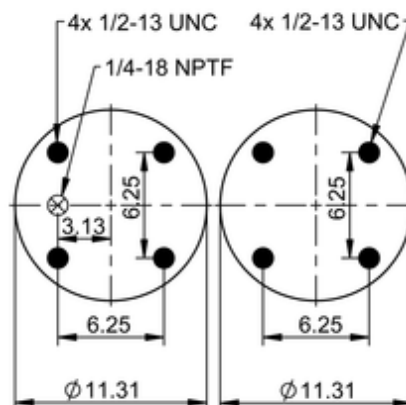

FD 530-35 544

64606

	20.8 lb
	1/2-13 UNC: max. 35 lbf ft
	1/4-18 NPTF: max. 22 lbf ft

Cross-reference

Firestone Style	233-2
Firestone No.	W01-358-7782
FleetPride	AS7782
Goodyear	2B14-470
Goodyear Flex No.	578923356
Taurus	6412
Triangle	AS-4544
TRP	AS77820
Automann	SP2B34RC-7782