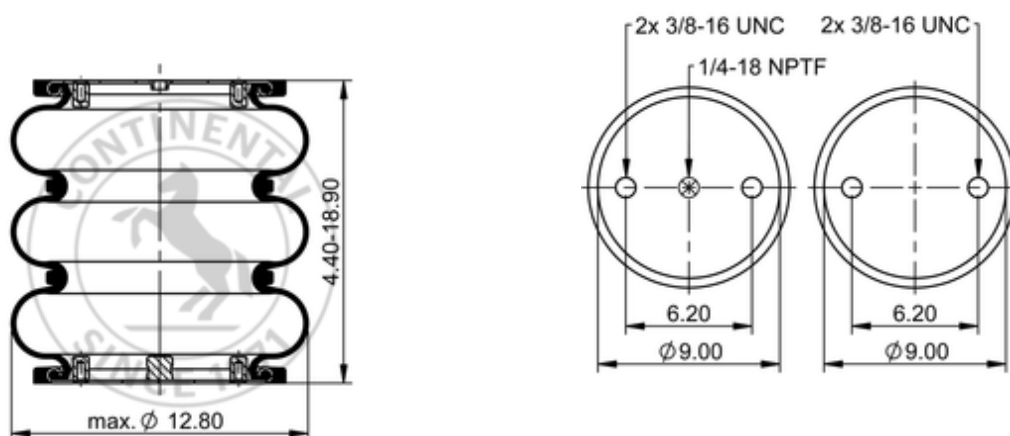

FT 330-29 430

64561

| | |
|---|-----------------------------|
|  | 13.4 lb |
|  | 1/4-18 NPTF: max. 22 lbf ft |
|  | 3/8-16 UNC: max. 20 lbf ft |

Cross-reference

| | |
|-----------------|--------------|
| Firestone Style | 38 |
| Firestone No. | W01-358-8006 |
| FleetPride | AS8006 |
| Taurus | 6334 |
| Triangle | AS-4430 |
| Automann | SP3B22R-8006 |