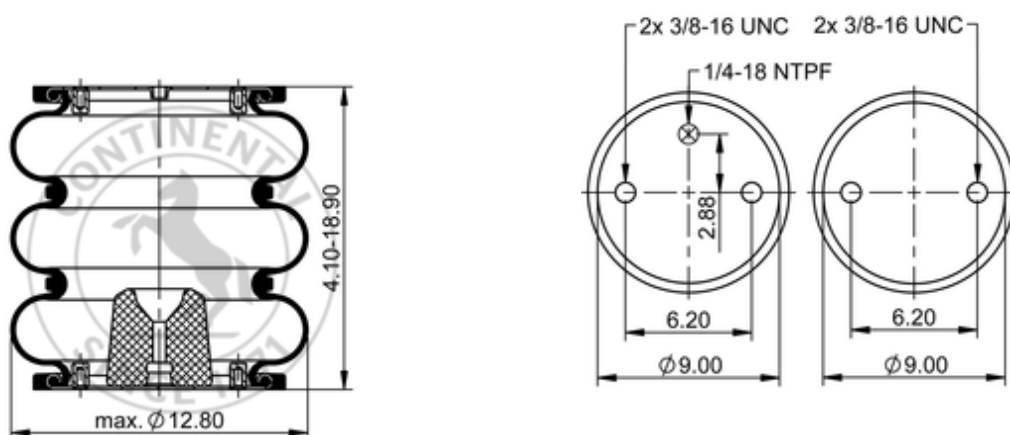

FT 330-29 432

64563

| | |
|--|-----------------------------|
|  lb | 15.6 lb |
|  | 1/4-18 NPTF: max. 22 lbf ft |
|  | 3/8-16 UNC: max. 20 lbf ft |

Cross-reference

| | |
|-----------------|--------------|
| Firestone Style | 38 |
| Firestone No. | W01-358-8010 |
| FleetPride | AS8010 |
| Taurus | 6334 |
| Triangle | AS-4432 |
| TRP | AS80100 |
| Automann | SP3B22R-8010 |

OE Manufacturer/Reference No.

| Manufacturer | Original-part no. | Model |
|---------------------|--------------------------|--------------|
| Ridewell | S5844C | |
| Loadguard | SC2119 | |
| Oshkosh | 8013 | |
| Ridewell | 1003588010C | |