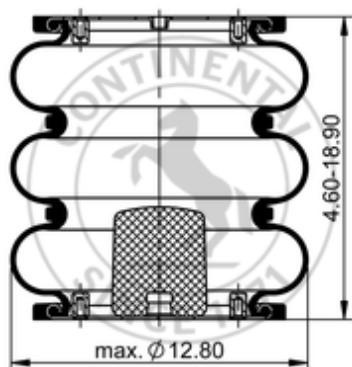

FT 330-29 498

64567

	15.3 lb
	1/4-18 NPTF: max. 22 lbf ft
	3/8-16 UNC: max. 20 lbf ft

### Cross-reference

Firestone Style	38
Firestone No.	W01-358-8030
Goodyear	3B12-301
Goodyear Flex No.	578933100
Taurus	6334
Triangle	AS-4498
TRP	AS80300
Automann	SP3B22R-8030

**OE Manufacturer/Reference No.**

<b>Manufacturer</b>	<b>Original-part no.</b>	<b>Model</b>
Ridewell	1003588030C	