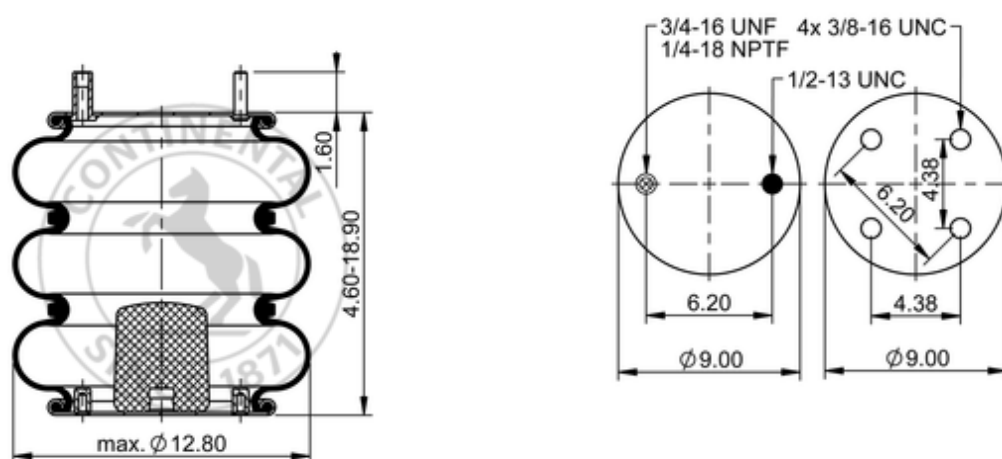

FT 330-29 525

64571

 lb	14.9 lb
	1/4-18 NPTF: max. 22 lbf ft
	3/4-16 UNF: max. 50 lbf ft
	3/8-16 UNC: max. 20 lbf ft

<b>Manufacturer</b>	<b>Original-part no.</b>	<b>Model</b>
Hendrickson	003316	
Hendrickson	B-14487	
Watson & Chalin	AS-0168-G	
Loadguard	SC2784	