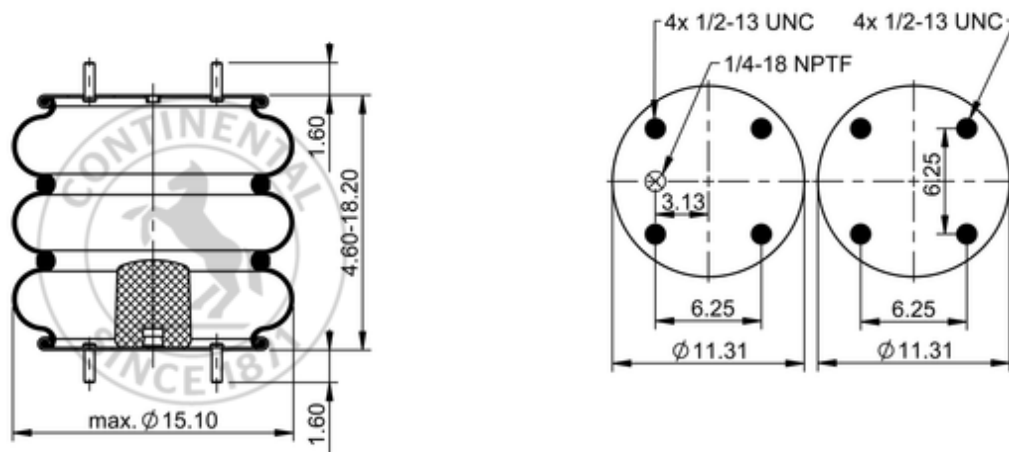

FT 530-32 325

64503

	20.1 lb
	1/2-13 UNC: max. 35 lbf ft
	1/4-18 NPTF: max. 22 lbf ft

Cross-reference

Firestone Style	313
Firestone No.	W01-358-7818
FleetPride	AS7818
Goodyear	3B14-359
Goodyear Flex No.	578933350
Taurus	6319
Triangle	AS-4325
TRP	AS78180
Automann	SP3B32R-7818

OE Manufacturer/Reference No.

Manufacturer	Original-part no.	Model
Navistar/Fleetrite	554803C1	
Ridewell	1003587818C	
SAF Holland	57007818	
Silent Drive	AS-7818	
Watson & Chalin	AS-0025	
EZ Ride	8030180	
Granning	1014	
Hendrickson	S-13041	
Loadguard	SC2032	
Dayton	354-7818	