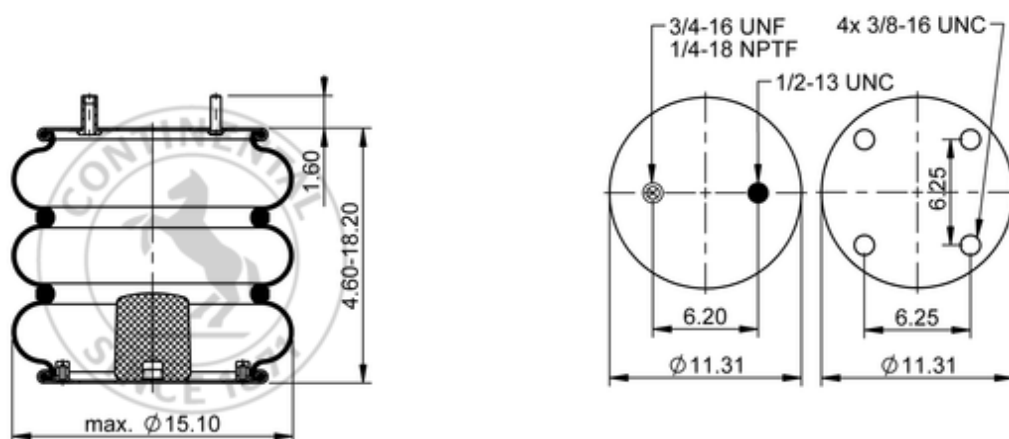

**FT 530-32 535**

**64507**

	19.6 lb
	1/4-18 NPTF: max. 22 lbf ft
	3/4-16 UNF: max. 50 lbf ft
	3/8-16 UNC: max. 20 lbf ft

### Cross-reference

Firestone Style	313
Firestone No.	W01-358-7797
FleetPride	AS7797
Taurus	6319
Triangle	AS-4535
TRP	AS77970
Automann	SP3B32R-7797

**OE Manufacturer/Reference No.**

<b>Manufacturer</b>	<b>Original-part no.</b>	<b>Model</b>
Hendrickson	001346	
Link	1103-0057	