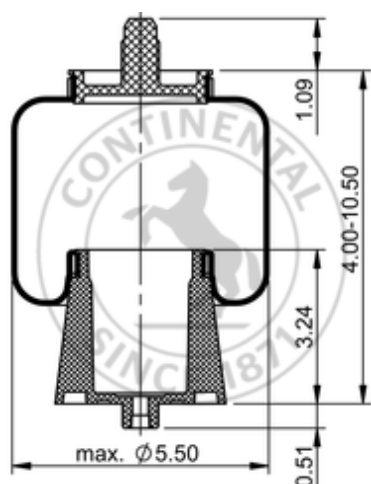

SC29-BG07

78405

	3 lb
	9318812
	1/8-27 NPTF: max. 1.5 lbf ft
	M20x2.5: max. 9 lbf ft

Cross-reference

Goodyear	1S5-154
----------	---------

OE Manufacturer/Reference No.

Manufacturer	Original-part no.	Model
Mack	227QS312BM	