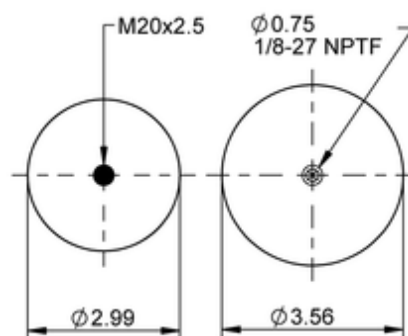

SC29-BG07

78405

	3 lb
	9318812
	1/8-27 NPTF: max. 1.5 lbf ft
	M20x2.5: max. 9 lbf ft

Cross-reference

Goodyear	1S5-154
----------	---------

OE Manufacturer/Reference No.

Manufacturer	Original-part no.	Model
Mack	227QS312BM	