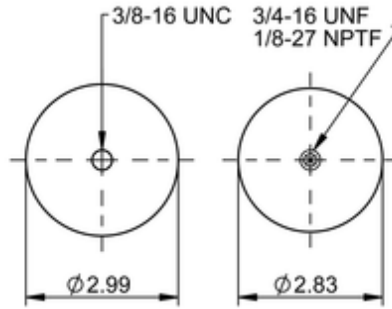

SC29-O001

67770

	0.701 lb
	9309740

Cross-reference

Firestone Style	6.75" ORANGE
Firestone Style	7.00" GREEN
Firestone No.	W02-358-7001
Firestone No.	W02-358-7031
Triangle	AS-5001
TRP	AS70010
Automann	ABSZ70-7001