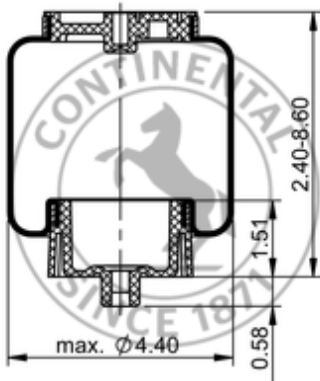

SC29-O001

67770

	0.701 lb
	9309740

Cross-reference

Firestone Style	6.75" ORANGE
Firestone Style	7.00" GREEN
Firestone No.	W02-358-7001
Firestone No.	W02-358-7031
Triangle	AS-5001
TRP	AS70010
Automann	ABSZ70-7001

OE Manufacturer/Reference No.

Manufacturer	Original-part no.	Model
--------------	-------------------	-------

Link	1102-0023
Mack	227QS33
Link	1102-K023
Link	R811001
National Seating	2123403
Fixible	97-9999-01867