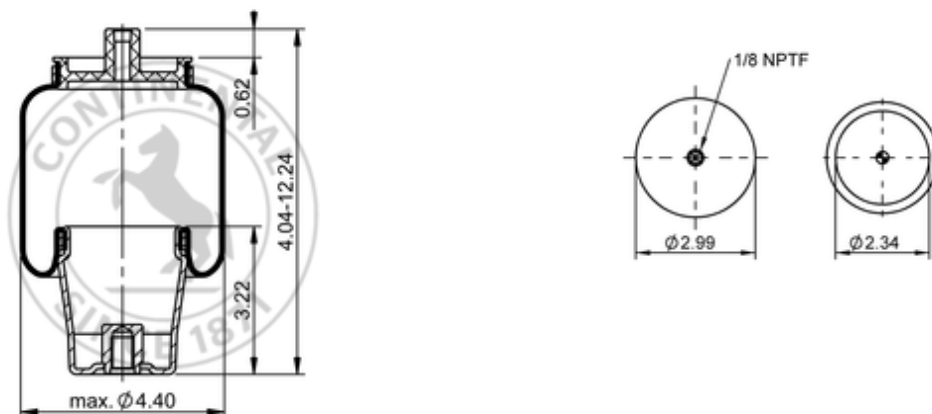

SC29-O040

70019

	4 lb
	9313039
	1/2-13 UNC: max. 25 lbf ft
	1/8-27 NPTF: max. 1.5 lbf ft
	3/4-16 UNF: max. 9 lbf ft

Cross-reference

Firestone No.	W02-358-7040
---------------	--------------

OE Manufacturer/Reference No.

Manufacturer	Original-part no.	Model
Knoedler	7010	

Seats	707338
Sears	S5388