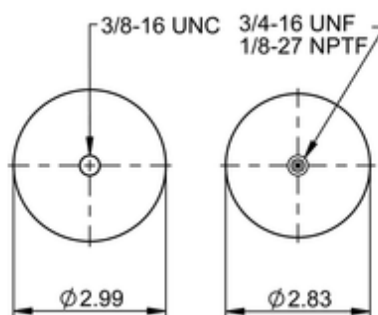

SC29-OG05

73607

	1.5 lb
	9309740
	1/8-27 NPTF: max. 1.5 lbf ft
	3/4-16 UNF: max. 9 lbf ft
	3/8-16 UNC: max. 3.5 lbf ft

### Cross-reference

Goodyear	1S4-007
----------	---------