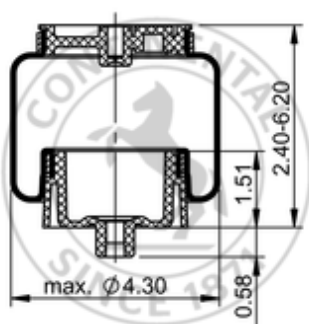

SC29-OG05

73607

	1.5 lb
	9309740
	1/8-27 NPTF: max. 1.5 lbf ft
	3/4-16 UNF: max. 9 lbf ft
	3/8-16 UNC: max. 3.5 lbf ft

### Cross-reference

Goodyear	1S4-007
----------	---------