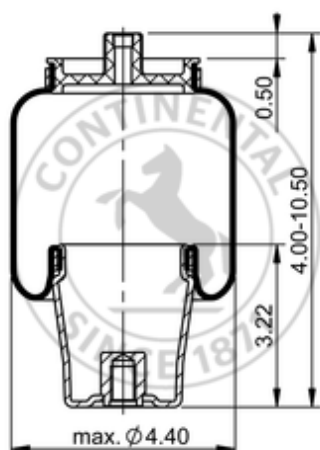

SC29-OG13

78379

	2.3 lb
	9313039
	1/2-13 UNC: max. 10 lbf ft
	1/8-27 NPTF: max. 1.5 lbf ft

Cross-reference

Goodyear	1S4-044
----------	---------

OE Manufacturer/Reference No.

Manufacturer	Original-part no.	Model
Link	1101-0023	