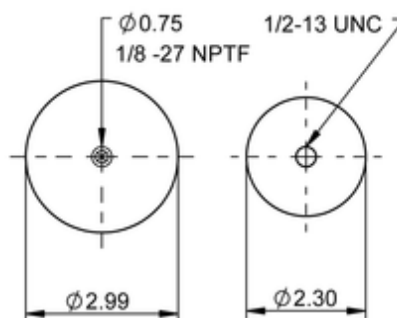

SC29-OG13

78379

	2.3 lb
	9313039
	1/2-13 UNC: max. 10 lbf ft
	1/8-27 NPTF: max. 1.5 lbf ft

Cross-reference

Goodyear	1S4-044
----------	---------

OE Manufacturer/Reference No.

Manufacturer	Original-part no.	Model
Link	1101-0023	