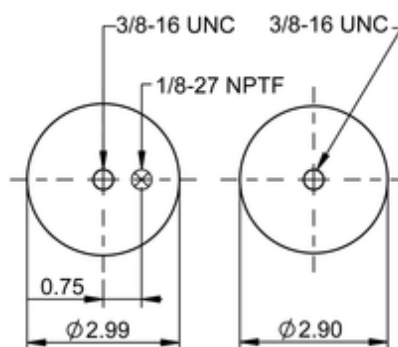

SC29-W035

67851

	0.7 lb
	9310094
	1/8-27 NPTF: max. 1.5 lbf ft
	3/8-16 UNC: max. 3.5 lbf ft

Cross-reference

Firestone Style	6.5" WHITE
Firestone No.	W02-358-7035
Goodyear	1S4.5-121
Triangle	AS-5035
TRP	AS70350
Automann	ABSZ70-7035

OE Manufacturer/Reference No.

Manufacturer	Original-part no.	Model
Link	1102-0046	
Mack	227QS33	
Sears	S-9383	
Sears	S-20235	