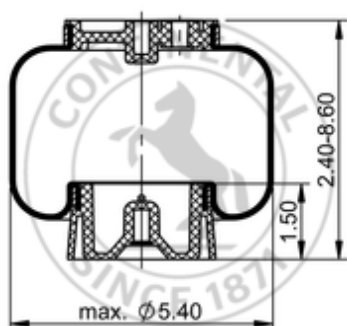

SC29-W035

67851

	0.7 lb
	9310094
	1/8-27 NPTF: max. 1.5 lbf ft
	3/8-16 UNC: max. 3.5 lbf ft

Cross-reference

Firestone Style	6.5" WHITE
Firestone No.	W02-358-7035
Goodyear	1S4.5-121
Triangle	AS-5035
TRP	AS70350
Automann	ABSZ70-7035

OE Manufacturer/Reference No.

Manufacturer	Original-part no.	Model
Link	1102-0046	
Mack	227QS33	
Sears	S-9383	
Sears	S-20235	