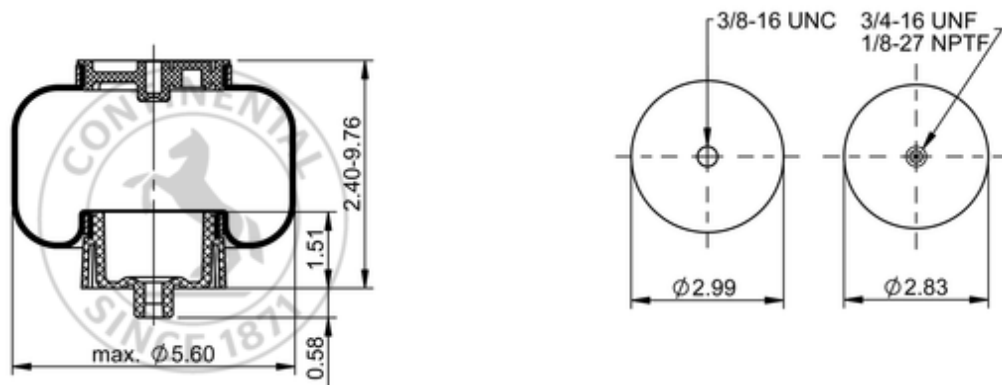

SC29-Y064

67768

	0.7 lb
	9309740
	1/8-27 NPTF: max. 1.5 lbf ft
	3/4-16 UNF: max. 9 lbf ft
	3/8-16 UNC: max. 3.5 lbf ft

### Cross-reference

Firestone Style	7.75" YELLOW
Firestone No.	W02-358-7064
Goodyear	1S5-157
Triangle	AS-5064
TRP	AS70640
Automann	ABSZ70-7064

**OE Manufacturer/Reference No.**

<b>Manufacturer</b>	<b>Original-part no.</b>	<b>Model</b>
Link	1102-0074	
Kenworth	AEROCAB (Mid 1999 & earlier)	