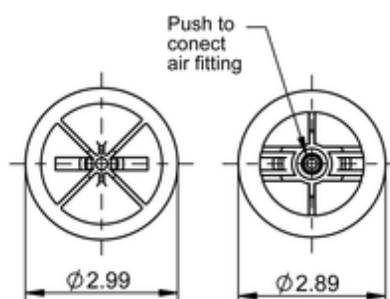

SC29-Y109

69624

|   |         |
|---|---------|
|  | 0.9 lb  |
|  | 9312922 |

### Cross-reference

|                 |              |
|-----------------|--------------|
| Firestone Style | 7.87" YELLOW |
| Firestone No.   | W02-358-7109 |
| Automann        | ABSZ70-7109  |