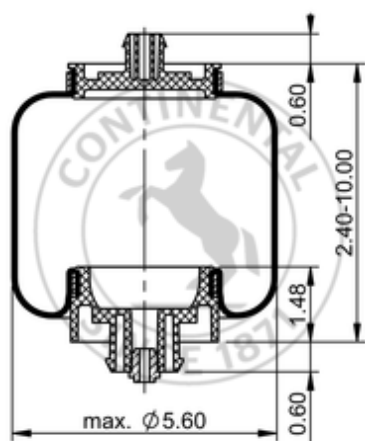

SC29-Y109

69624

|   |         |
|---|---------|
|  | 0.9 lb  |
|  | 9312922 |

### Cross-reference

|                 |              |
|-----------------|--------------|
| Firestone Style | 7.87" YELLOW |
| Firestone No.   | W02-358-7109 |
| Automann        | ABSZ70-7109  |

### OE Manufacturer/Reference No.

| Manufacturer | Original-part no.          | Model |
|--------------|----------------------------|-------|
| Link         | 1104-K002                  |       |
| Kenworth     | AEROCAB (Mid 1999 & later) |       |
| Kenworth     | T811000                    |       |
| Link         | 1102-0077                  |       |