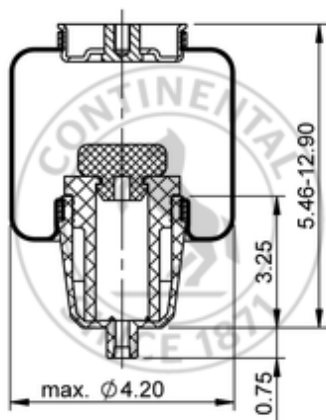

SC31-OG11

78422

	2.6 lb
	9318931
	1/8-27 NPTF: max. 1.5 lbf ft
	M10: max. 3.5 lbf ft

### Cross-reference

Goodyear	1S4-074
----------	---------

### OE Manufacturer/Reference No.

Manufacturer	Original-part no.	Model
Volvo	660003-3201	