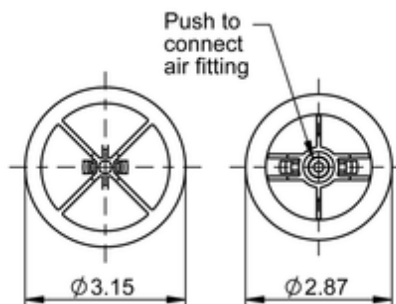

SC31-W206

67452

	1.1 lb
	9314152

Cross-reference

Firestone Style	6.5" WHITE
Firestone No.	W02-358-7202
Firestone No.	W02-358-7206
FleetPride	AS7206
Goodyear	1S5-176
Goodyear Flex No.	579101115
Triangle	AS-5206
TRP	AS72060
Automann	ABSZ70-7206