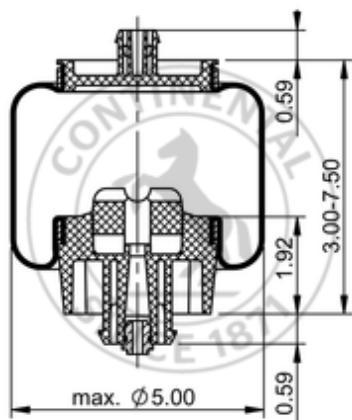

SC31-W206

67452

	1.1 lb
	9314152

Cross-reference

Firestone Style	6.5" WHITE
Firestone No.	W02-358-7202
Firestone No.	W02-358-7206
FleetPride	AS7206
Goodyear	1S5-176
Goodyear Flex No.	579101115
Triangle	AS-5206
TRP	AS72060
Automann	ABSZ70-7206

OE Manufacturer/Reference No.

Manufacturer	Original-part no.	Model
Freightliner	18-29919-000	