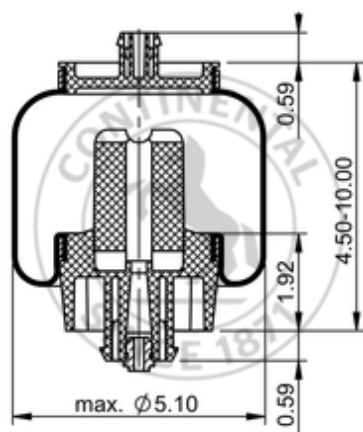

SC31-Y205

67638

	1.2 lb
	9314152

Cross-reference

Firestone Style	8" YELLOW
Firestone No.	W02-358-7205
Triangle	AS-5205
TRP	AS72050
Automann	ABSZ70-7205

OE Manufacturer/Reference No.

Manufacturer	Original-part no.	Model
Freightliner	66003-3406	