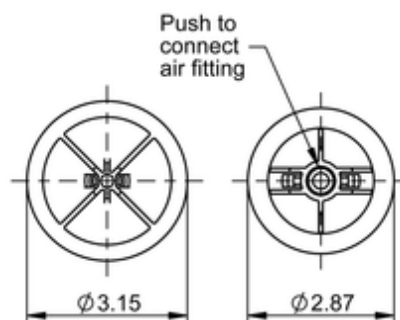

SC31-Y205

67638

	1.2 lb
	9314152

Cross-reference

Firestone Style	8" YELLOW
Firestone No.	W02-358-7205
Triangle	AS-5205
TRP	AS72050
Automann	ABSZ70-7205

OE Manufacturer/Reference No.

Manufacturer	Original-part no.	Model
Freightliner	66003-3406	