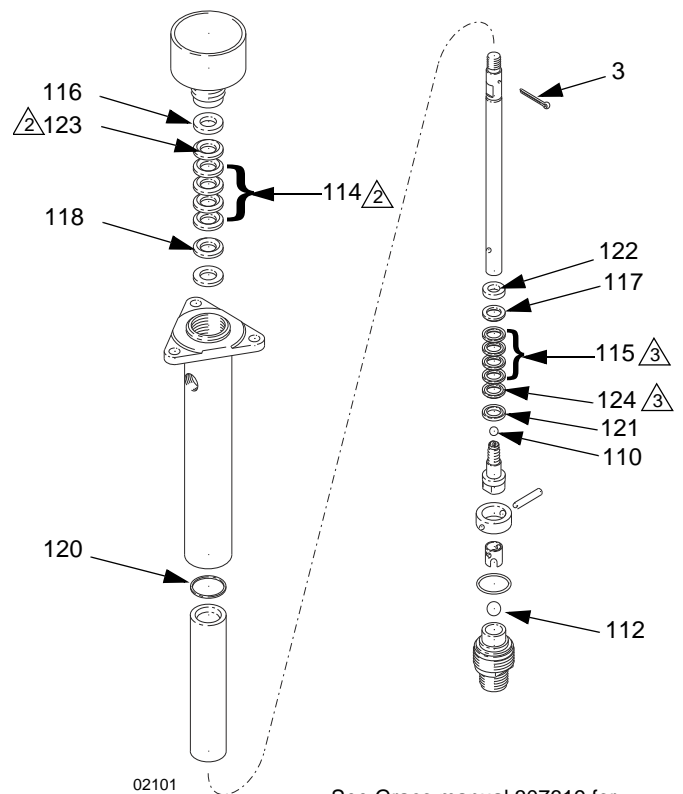

239328 Repair Kit

406386F

For Model 223595 Severe-Duty Displacement Pump

EN

Important Safety Instructions

Read all warnings and instructions in manual 307619. Save those instructions.

Ref.	Description	Qty.
3	PIN, cotter, SST, 0.12 in. (3.2 mm) x 1.5 in. (38 mm)	2
109	O-RING, PTFE	1
110	BALL, 440C SST, 0.31 in (7.9 mm) dia	1
112	BALL, 440C SST, 0.5 in (13 mm) dia	1
114	V-PACKING, throat, leather	4
115	V-PACKING, piston, leather	4
116	GLAND, throat, female SST	1
117	GLAND, piston, male, SST	1
118	GLAND, throat, male, SST	1
120	GASKET, PTFE	1
121	GLAND, piston, female, SST	1
122	RETAINER, packing, SST	1
123	V-PACKING, throat, PTFE	1
124	V-PACKING, piston, PTFE	1

- ⚠ See Graco manual 307619 for assembly instructions.
- ⚠ Lips of v-packings 114 and 123 must face down.
- ⚠ Lips of v-packings 115 and 124 must face up.

Graco Inc. P.O. Box 1441 Minneapolis, MN 55440-1441