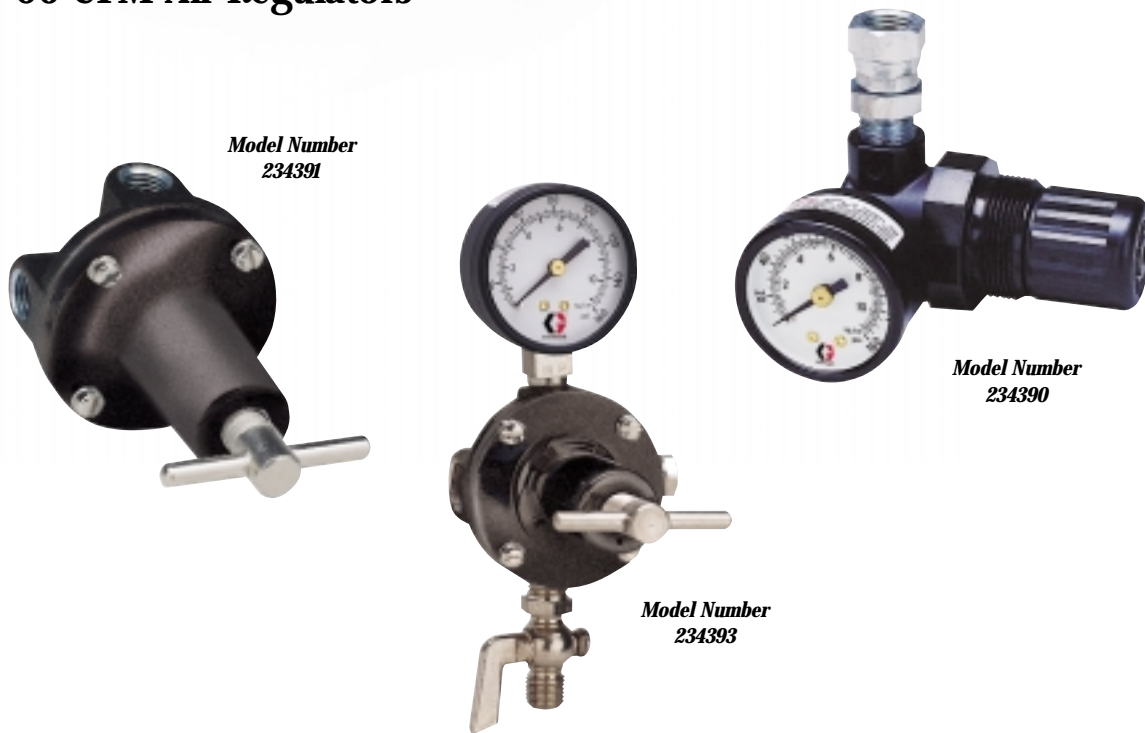

LOW PRESSURE AIR REGULATORS

22 to 50 CFM Air Regulators

Reliable air regulators for all industrial applications

FEATURES

- Diaphragm air regulator for precise spray gun control
- Models with 2 or 3 regulated air outlets
- 50 CFM capacity for all 2 and 3 outlet air regulators

BENEFITS

- Small, lightweight regulator for spray guns is easy-to-use, durable, and small enough to stay out of your way when spraying
- Designed to fit in most system configurations
- A family of air regulators to satisfy a variety of low pressure system requirements

INDUSTRIAL

PROVEN QUALITY. LEADING TECHNOLOGY.

Technical Specifications & Ordering Information

Air Regulators

Part Number	Description	Inlet	Outlet	Handle	Maximum Inlet Pressure	Max. CFM
234389	Air regulator with gauge, self-relieving	1/4" npt (m)	1/4" npt (f)	Knob	160 psi (1.1 MPa, 11 bar)	35 CFM at 50 psi (0.3 MPa, 3.5 bar)
234390	Mini-air regulator	1/4" npt (f)	1/4" npt (f)	Knob	160 psi (1.1 MPa, 11 bar)	22 CFM at 50 psi (0.3 MPa, 3.5 bar)
234391	Air regulator, 2 regulated outlets and 1 non-regulated outlet	3/8" npt (f)	1/4" npt (f)	Tee	175 psi (1.2 MPa, 12 bar)	50 CFM at 100 psi (0.7 MPa, 7 bar)
234392	Air regulator, 3 regulated outlets	3/8" npt (f)	1/4" npt (f)	Tee	175 psi (1.2 MPa, 12 bar)	50 CFM at 100 psi (0.7 MPa, 7 bar)
234393	Air regulator 234391 with gauge & shut-off valve, 1 regulated outlet and 1 non-regulated outlet, 0-160 psi (0-1.1MPa, 0-11 bar) gauge	3/8" npt (m)	1/4" npt (f)	Tee	160 psi (1.1 MPa, 11 bar)	50 CFM at 100 psi (0.7 MPa, 7 bar)
234394	Air regulator 234392 with gauge & shut-off valve, 2 regulated outlets, 0-160 psi (0-1.1 MPa, 0-11 bar) gauge	3/8" npt (m)	1/4" npt (f)	Tee	160 psi (1.1 MPa, 11 bar)	50 CFM at 100 psi (0.7 MPa, 7 bar)