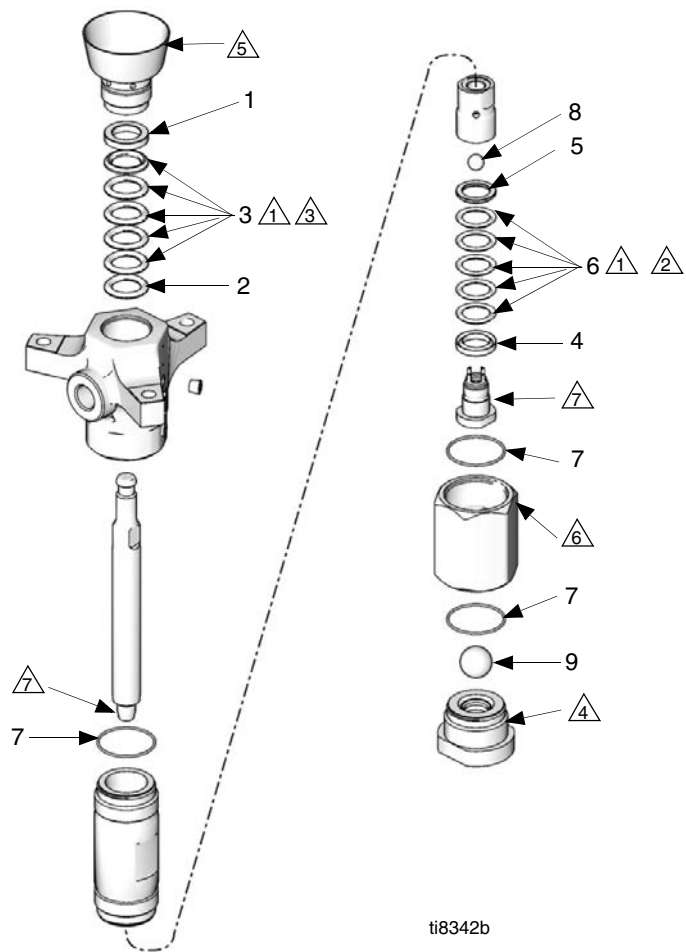

GENUINE GRACO PARTS AND ACCESSORIES

24F547 Repair Kit

“Tuff Stack” Carbon Filled (CF) PTFE Packings for
Dura-Flo™ 1200 Stainless Steel Pumps

406874B

ENG

Important Safety Instructions

Read all warnings and instructions in manual 311827. Save those instructions.

Ref.	Description	Qty.
1	GLAND, packing, female	1
2	GLAND, packing, male	1
3	PACKING, vee, CF-PTFE	5
4	GLAND, packing, female	1
5	GLAND, packing, male	1
6	PACKING, vee, CF-PTFE	5
7	SEAL, PTFE	3
8	BALL, piston; sst; .75 in. (19 mm)	1
9	BALL, intake; sst; 1.5 in. (38.1 mm)	1

- Lubricate
- Lips face up
- Lips face down
- Torque to 190-217 N*m (140-160 ft-lb)
- Torque to 136-149 N*m (100-110 ft-lb)
- Torque to 326-363 N*m (240-260 ft-lb)
- Torque to 386-407 N*m (285-300 ft-lb)