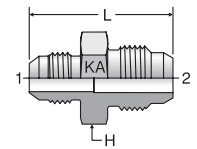

### FNMKA

Cap  
30° Flare

TUBE FITTING PART #	END SIZE		H HEX (mm)	L (mm)	STANDARD Dynamic Pressure (x 1,000 PSI)
	1 Metric Thread				S
4FNMKA	M14 X 1.5		19	21.4	4.0
6FNMKA	M18 X 1.5		24	23.1	4.0
8FNMKA	M22 X 1.5		27	27.1	4.0
10FNMKA	M24 X 1.5		32	31.8	4.0
12FNMKA	M30 X 1.5		36	35.5	4.0
16FNMKA	M33 X 1.5		41	40.9	4.0

### HMKA

Male Union  
30° Flare

Mates with XU and MU series hose fittings

TUBE FITTING PART #	END SIZE		H HEX (mm)	L (mm)	STANDARD Dynamic Pressure (x 1,000 PSI)
	1&2 Metric Thread				S
4-4HMKA	M14 X 1.5		17	39.4	4.0
6-6HMKA	M18 X 1.5		22	43.4	4.0
8-8HMKA	M22 X 1.5		24	47.5	4.0
10-10HMKA	M24 X 1.5		27	52.1	4.0
12-12HMKA	M30 X 1.5		32	63.2	4.0
16-16HMKA	M33 X 1.5		38	72.1	4.0

### XHMKA

37° Conversion Adapter  
30° Flare / 37° Flare

End 2 mates with XU and MU series hose fittings

TUBE FITTING PART #	END SIZE		H HEX (mm)	L (mm)	STANDARD Dynamic Pressure (x 1,000 PSI)
	1 (in.)	2 Metric Thread			S
4-4XHMKA	1/4	M14 X 1.5	17	37.1	4.0
6-6XHMKA	3/8	M18 X 1.5	22	39.6	4.0
8-8XHMKA	1/2	M22 X 1.5	24	44.2	4.0
10-10XHMKA	5/8	M24 X 1.5	27	49.8	4.0
12-12XHMKA	3/4	M30 X 1.5	32	59.2	4.0
16-16XHMKA	1	M33 X 1.5	38	65.3	4.0

### XHMKA6

37° Swivel Conversion Adapter  
37° Flare / 30° Swivel

TUBE FITTING PART #	END SIZE		H HEX (mm)	L (mm)	STANDARD Dynamic Pressure (x 1,000 PSI)
	1 (in.)	2 Metric Thread			S
4-4XHMKA6	1/4	M14 X 1.5	17	40.6	4.0
6-6XHMKA6	3/8	M18 X 1.5	22	42.7	4.0
8-8XHMKA6	1/2	M22 X 1.5	24	49.0	4.0
10-10XHMKA6	5/8	M24 X 1.5	27	57.4	4.0
12-12XHMKA6	3/4	M30 X 1.5	32	65.8	4.0
16-16XHMKA6	1	M33 X 1.5	38	73.9	4.0