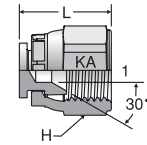

### PNMKA

Plug  
30° Flare

Mates with XU and MU series hose fittings

TUBE FITTING PART #	END SIZE		H HEX (mm)	L (mm)	STANDARD Dynamic Pressure (x 1,000 PSI)
	1 Metric Thread				S
4PNMKA	M14 X 1.5		17	23.4	4.0
6PNMKA	M18 X 1.5		22	25.1	4.0
8PNMKA	M22 X 1.5		24	28.7	4.0
10PNMKA	M24 X 1.5		27	32.0	4.0
12PNMKA	M30 X 1.5		32	36.6	4.0
16PNMKA	M33 X 1.5		38	40.6	4.0

### FNMKA

Cap  
30° Flare

TUBE FITTING PART #	END SIZE		H HEX (mm)	L (mm)	STANDARD Dynamic Pressure (x 1,000 PSI)
	1 Metric Thread				S
4FNMKA	M14 X 1.5		19	21.4	4.0
6FNMKA	M18 X 1.5		24	23.1	4.0
8FNMKA	M22 X 1.5		27	27.1	4.0
10FNMKA	M24 X 1.5		32	31.8	4.0
12FNMKA	M30 X 1.5		36	35.5	4.0
16FNMKA	M33 X 1.5		41	40.9	4.0

### HMKA

Male Union  
30° Flare

Mates with XU and MU series hose fittings

TUBE FITTING PART #	END SIZE		H HEX (mm)	L (mm)	STANDARD Dynamic Pressure (x 1,000 PSI)
	1&2 Metric Thread				S
4-4HMKA	M14 X 1.5		17	39.4	4.0
6-6HMKA	M18 X 1.5		22	43.4	4.0
8-8HMKA	M22 X 1.5		24	47.5	4.0
10-10HMKA	M24 X 1.5		27	52.1	4.0
12-12HMKA	M30 X 1.5		32	63.2	4.0
16-16HMKA	M33 X 1.5		38	72.1	4.0

### XHMKA

37° Conversion Adapter  
30° Flare / 37° Flare

End 2 mates with XU and MU series hose fittings

TUBE FITTING PART #	END SIZE		H HEX (mm)	L (mm)	STANDARD Dynamic Pressure (x 1,000 PSI)
	1 (in.)	2 Metric Thread			S
4-4XHMKA	1/4	M14 X 1.5	17	37.1	4.0
6-6XHMKA	3/8	M18 X 1.5	22	39.6	4.0
8-8XHMKA	1/2	M22 X 1.5	24	44.2	4.0
10-10XHMKA	5/8	M24 X 1.5	27	49.8	4.0
12-12XHMKA	3/4	M30 X 1.5	32	59.2	4.0
16-16XHMKA	1	M33 X 1.5	38	65.3	4.0