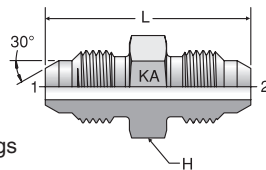

### FNMKA

Cap  
30° Flare

TUBE FITTING PART #	END SIZE		H HEX (mm)	L (mm)	STANDARD Dynamic Pressure (x 1,000 PSI)
	1 Metric Thread				S
4FNMKA	M14 X 1.5		19	21.4	4.0
6FNMKA	M18 X 1.5		24	23.1	4.0
8FNMKA	M22 X 1.5		27	27.1	4.0
10FNMKA	M24 X 1.5		32	31.8	4.0
12FNMKA	M30 X 1.5		36	35.5	4.0
16FNMKA	M33 X 1.5		41	40.9	4.0

### HMKA

Male Union  
30° Flare

Mates with XU and MU series hose fittings

TUBE FITTING PART #	END SIZE		H HEX (mm)	L (mm)	STANDARD Dynamic Pressure (x 1,000 PSI)
	1&2 Metric Thread				S
4-4HMKA	M14 X 1.5		17	39.4	4.0
6-6HMKA	M18 X 1.5		22	43.4	4.0
8-8HMKA	M22 X 1.5		24	47.5	4.0
10-10HMKA	M24 X 1.5		27	52.1	4.0
12-12HMKA	M30 X 1.5		32	63.2	4.0
16-16HMKA	M33 X 1.5		38	72.1	4.0

### XHMKA

37° Conversion Adapter  
30° Flare / 37° Flare

End 2 mates with XU and MU series hose fittings

TUBE FITTING PART #	END SIZE		H HEX (mm)	L (mm)	STANDARD Dynamic Pressure (x 1,000 PSI)
	1 (in.)	2 Metric Thread			S
4-4XHMKA	1/4	M14 X 1.5	17	37.1	4.0
6-6XHMKA	3/8	M18 X 1.5	22	39.6	4.0
8-8XHMKA	1/2	M22 X 1.5	24	44.2	4.0
10-10XHMKA	5/8	M24 X 1.5	27	49.8	4.0
12-12XHMKA	3/4	M30 X 1.5	32	59.2	4.0
16-16XHMKA	1	M33 X 1.5	38	65.3	4.0

### XHMKA6

37° Swivel Conversion Adapter  
37° Flare / 30° Swivel

TUBE FITTING PART #	END SIZE		H HEX (mm)	L (mm)	STANDARD Dynamic Pressure (x 1,000 PSI)
	1 (in.)	2 Metric Thread			S
4-4XHMKA6	1/4	M14 X 1.5	17	40.6	4.0
6-6XHMKA6	3/8	M18 X 1.5	22	42.7	4.0
8-8XHMKA6	1/2	M22 X 1.5	24	49.0	4.0
10-10XHMKA6	5/8	M24 X 1.5	27	57.4	4.0
12-12XHMKA6	3/4	M30 X 1.5	32	65.8	4.0
16-16XHMKA6	1	M33 X 1.5	38	73.9	4.0