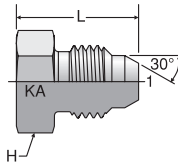

### PNMKA

Plug  
30° Flare

Mates with XU and MU series hose fittings

TUBE FITTING PART #	END SIZE		H HEX (mm)	L (mm)	STANDARD Dynamic Pressure (x 1,000 PSI)
	1 Metric Thread				S
4PNMKA	M14 X 1.5		17	23.4	4.0
6PNMKA	M18 X 1.5		22	25.1	4.0
8PNMKA	M22 X 1.5		24	28.7	4.0
10PNMKA	M24 X 1.5		27	32.0	4.0
12PNMKA	M30 X 1.5		32	36.6	4.0
16PNMKA	M33 X 1.5		38	40.6	4.0

### FNMKA

Cap  
30° Flare

TUBE FITTING PART #	END SIZE		H HEX (mm)	L (mm)	STANDARD Dynamic Pressure (x 1,000 PSI)
	1 Metric Thread				S
4FNMKA	M14 X 1.5		19	21.4	4.0
6FNMKA	M18 X 1.5		24	23.1	4.0
8FNMKA	M22 X 1.5		27	27.1	4.0
10FNMKA	M24 X 1.5		32	31.8	4.0
12FNMKA	M30 X 1.5		36	35.5	4.0
16FNMKA	M33 X 1.5		41	40.9	4.0

### HMKA

Male Union  
30° Flare

Mates with XU and MU series hose fittings

TUBE FITTING PART #	END SIZE		H HEX (mm)	L (mm)	STANDARD Dynamic Pressure (x 1,000 PSI)
	1&2 Metric Thread				S
4-4HMKA	M14 X 1.5		17	39.4	4.0
6-6HMKA	M18 X 1.5		22	43.4	4.0
8-8HMKA	M22 X 1.5		24	47.5	4.0
10-10HMKA	M24 X 1.5		27	52.1	4.0
12-12HMKA	M30 X 1.5		32	63.2	4.0
16-16HMKA	M33 X 1.5		38	72.1	4.0

### XHMKA

37° Conversion Adapter  
30° Flare / 37° Flare

End 2 mates with XU and MU series hose fittings

TUBE FITTING PART #	END SIZE		H HEX (mm)	L (mm)	STANDARD Dynamic Pressure (x 1,000 PSI)
	1 (in.)	2 Metric Thread			S
4-4XHMKA	1/4	M14 X 1.5	17	37.1	4.0
6-6XHMKA	3/8	M18 X 1.5	22	39.6	4.0
8-8XHMKA	1/2	M22 X 1.5	24	44.2	4.0
10-10XHMKA	5/8	M24 X 1.5	27	49.8	4.0
12-12XHMKA	3/4	M30 X 1.5	32	59.2	4.0
16-16XHMKA	1	M33 X 1.5	38	65.3	4.0