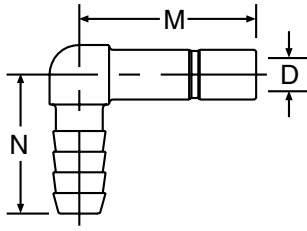

TEB - Tube Elbow Barb Connector

Gray Acetal	White Polypropylene	Natural Kynar	Tube Stem O.D.	Tube I.D.	M	N	D Thru Hole Min.
#	#	#					
A4TEB4	PP4TEB4	F4TEB4	1/4	1/4	0.89	1.00	.140
A6TEB6	PP6TEB6	F6TEB6	3/8	3/8	1.34	1.21	.250
A8TEB8			1/2	1/2	1.30	1.30	.390

D

TPL - Plug

Gray Acetal	White Polypropylene	Natural Kynar	Fitting Size	L Overall Length
#	#	#		
A4TPL	PP4TPL	F4TPL	1/4	0.88
A6TPL	PP6TPL	F6TPL	3/8	1.45
A8TPL	PP8TPL		1/2	1.50

All sizes in inches