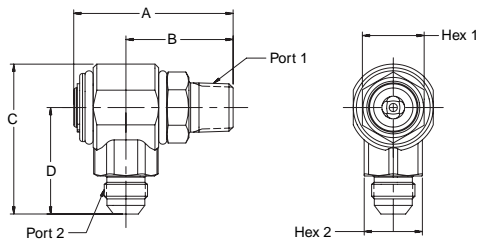

Male Pipe - Male 37° Flare

Part Number	A	B	C	D	HEX 1	HEX 2	PORT 1	PORT 2
S2103-4-4	2.31" 58.7 mm	1.51" 38.4 mm	2.19" 55.5 mm	1.50" 38.0 mm	.88" 22.2 mm	.88" 22.2 mm	1/4-18 NPTF	7/16-20UNF
S2103-6-6	2.31" 58.7 mm	1.51" 38.4 mm	2.19" 55.5 mm	1.50" 38.0 mm	.88" 22.2 mm	.88" 22.2 mm	3/8-18 NPTF	9/16-18UNF
S2103-8-8	2.74" 69.6 mm	1.84" 46.8 mm	2.59" 65.8 mm	1.84" 46.7 mm	1.06" 27.0 mm	1.00" 25.4 mm	1/2-14 NPTF	3/4-16UNF
S2103-12-12	3.35" 85.1 mm	2.12" 53.9 mm	3.07" 77.9 mm	2.17" 55.2 mm	1.38" 34.9 mm	1.38" 34.9 mm	3/4-14 NPTF	1-1/16-12UN
S2103-16-16	3.95" 100.33 mm	2.54" 64.5 mm	3.01" 76.5 mm	2.11" 53.6 mm	1.63" 41.4 mm	1.69" 42.9 mm	1-11 1/2 NPTF	1-5/16-12UN