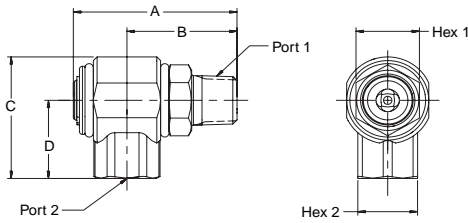

Male Pipe - Male Pipe

Part Number	A	B	C	D	HEX 1	HEX 2	PORT 1	PORT 2
S2101-4-4	2.31" 58.7 mm	1.51" 38.4 mm	2.19" 55.5 mm	1.50" 38.0 mm	.88" 22.2 mm	.88" 22.2 mm	1/4-18 NPTF	1/4-18 NPTF
S2101-6-6	2.31" 58.7 mm	1.51" 38.4 mm	2.19" 55.5 mm	1.50" 38.0 mm	.88" 22.2 mm	.88" 22.2 mm	3/8-18 NPTF	3/8-18 NPTF
S2101-8-8	2.74" 69.6 mm	1.84" 46.8 mm	2.59" 65.8 mm	1.84" 46.7 mm	1.06" 27.0 mm	1.00" 25.4 mm	1/2-14 NPTF	1/2-14 NPTF
S2101-12-12	3.35" 85.1 mm	2.12" 53.9 mm	3.00" 76.2 mm	2.11" 53.5 mm	1.38" 34.9 mm	1.38" 34.9 mm	3/4-14 NPTF	3/4-14 NPTF

Male Pipe - Female Pipe

Part Number	A	B	C	D	HEX 1	HEX 2	PORT 1	PORT 2
S2102-4-4	2.31" 58.7 mm	1.51" 38.4 mm	1.78" 45.1 mm	1.09" 27.6 mm	.88" 22.2 mm	.88" 22.2 mm	1/4-18 NPTF	1/4-18 NPTF
S2102-6-6	2.31" 58.7 mm	1.51" 38.4 mm	1.78" 45.1 mm	1.09" 27.6 mm	.88" 22.2 mm	.88" 22.2 mm	3/8-18 NPTF	3/8-18 NPTF
S2102-8-8	2.74" 69.6 mm	1.84" 46.8 mm	2.10" 53.3 mm	1.35" 34.3 mm	1.06" 27.0 mm	1.00" 25.4 mm	1/2-14 NPTF	1/2-14 NPTF
S2102-12-12	3.35" 85.1 mm	2.12" 53.9 mm	2.39" 60.7 mm	1.50" 38.0 mm	1.38" 34.9 mm	1.38" 34.9 mm	3/4-14 NPTF	3/4-14 NPTF

Male Pipe - Female SAE Straight Thread

Part Number	A	B	C	D	HEX 1	HEX 2	PORT 1	PORT 2
S2110-6-6	2.31" 58.7 mm	1.51" 38.4 mm	1.78" 45.1 mm	1.09" 27.6 mm	.88" 22.2 mm	.88" 22.2 mm	3/8-18 NPTF	9/16-18UNF
S2110-8-8	2.74" 69.6 mm	1.84" 46.8 mm	2.10" 53.3 mm	1.35" 34.3 mm	1.06" 27.0 mm	1.00" 25.4 mm	1/2-14 NPTF	3/4-16UNF
S2110-12-12	3.35" 85.1 mm	2.12" 53.9 mm	2.54" 64.5 mm	1.65" 41.9 mm	1.38" 34.9 mm	1.38" 34.9 mm	3/4-14 NPTF	1-1/16-12UN