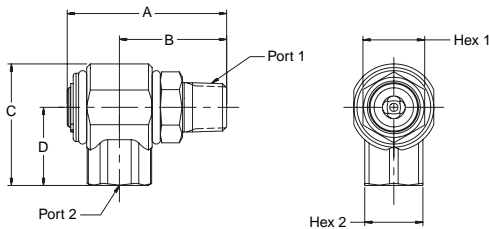

Male Pipe - Male 37° Flare

Part Number	A	B	C	D	HEX 1	HEX 2	PORT 1	PORT 2
S2103-4-4	2.31" 58.7 mm	1.51" 38.4 mm	2.19" 55.5 mm	1.50" 38.0 mm	.88" 22.2 mm	.88" 22.2 mm	1/4-18 NPTF	7/16-20UNF
S2103-6-6	2.31" 58.7 mm	1.51" 38.4 mm	2.19" 55.5 mm	1.50" 38.0 mm	.88" 22.2 mm	.88" 22.2 mm	3/8-18 NPTF	9/16-18UNF
S2103-8-8	2.74" 69.6 mm	1.84" 46.8 mm	2.59" 65.8 mm	1.84" 46.7 mm	1.06" 27.0 mm	1.00" 25.4 mm	1/2-14 NPTF	3/4-16UNF
S2103-12-12	3.35" 85.1 mm	2.12" 53.9 mm	3.07" 77.9 mm	2.17" 55.2 mm	1.38" 34.9 mm	1.38" 34.9 mm	3/4-14 NPTF	1-1/16-12UN
S2103-16-16	3.95" 100.33 mm	2.54" 64.5 mm	3.01" 76.5 mm	2.11" 53.6 mm	1.63" 41.4 mm	1.69" 42.9 mm	1-11 1/2 NPTF	1-5/16-12UN

Male Pipe - Female NPSM Pipe Swivel

Part Number	A	B	C	D	HEX 1	HEX 2	PORT 1	PORT 2
S2107-4-4	2.31" 58.7 mm	1.51" 38.4 mm	2.05" 52.0 mm	1.36" 34.5 mm	.88" 22.2 mm	.69" 17.5 mm	1/4-18 NPTF	1/4-18 NPSM
S2107-6-6	2.31" 58.7 mm	1.51" 38.4 mm	2.07" 52.5 mm	1.38" 35.1 mm	.88" 22.2 mm	.88" 22.2 mm	3/8-18 NPTF	3/8-18 NPSM
S2107-8-8	2.74" 69.6 mm	1.84" 46.8 mm	2.32" 59.0 mm	1.57" 39.9 mm	1.06" 27.0 mm	1.00" 25.4 mm	1/2-14 NPTF	1/2-14 NPSM
S2107-12-12	3.35" 85.1 mm	2.12" 53.9 mm	2.74" 69.5 mm	1.85" 46.9 mm	1.38" 34.9 mm	1.25" 31.8 mm	3/4-14 NPTF	3/4-14 NPSM
S2107-16-16	3.95" 100.3 mm	2.54" 64.5 mm	3.14" 79.8 mm	2.23" 56.6 mm	1.63" 41.4 mm	1.69" 42.9 mm	1-11 1/2 NPTF	1-11 1/2 NPSM

Male Pipe - Female SAE Straight Thread

Part Number	A	B	C	D	HEX 1	HEX 2	PORT 1	PORT 2
S2110-6-6	2.31" 58.7 mm	1.51" 38.4 mm	1.78" 45.1 mm	1.09" 27.6 mm	.88" 22.2 mm	.88" 22.2 mm	3/8-18 NPTF	9/16-18UNF
S2110-8-8	2.74" 69.6 mm	1.84" 46.8 mm	2.10" 53.3 mm	1.35" 34.3 mm	1.06" 27.0 mm	1.00" 25.4 mm	1/2-14 NPTF	3/4-16UNF
S2110-12-12	3.35" 85.1 mm	2.12" 53.9 mm	2.54" 64.5 mm	1.65" 41.9 mm	1.38" 34.9 mm	1.38" 34.9 mm	3/4-14 NPTF	1-1/16-12UN