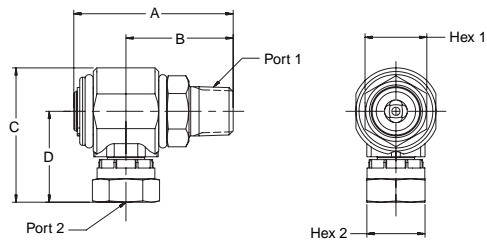

Male Pipe - Female NPSM Pipe Swivel

Part Number	A	B	C	D	HEX 1	HEX 2	PORT 1	PORT 2
S2107-4-4	2.31" 58.7 mm	1.51" 38.4 mm	2.05" 52.0 mm	1.36" 34.5 mm	.88" 22.2 mm	.69" 17.5 mm	1/4-18 NPTF	1/4-18 NPSM
S2107-6-6	2.31" 58.7 mm	1.51" 38.4 mm	2.07" 52.5 mm	1.38" 35.1 mm	.88" 22.2 mm	.88" 22.2 mm	3/8-18 NPTF	3/8-18 NPSM
S2107-8-8	2.74" 69.6 mm	1.84" 46.8 mm	2.32" 59.0 mm	1.57" 39.9 mm	1.06" 27.0 mm	1.00" 25.4 mm	1/2-14 NPTF	1/2-14 NPSM
S2107-12-12	3.35" 85.1 mm	2.12" 53.9 mm	2.74" 69.5 mm	1.85" 46.9 mm	1.38" 34.9 mm	1.25" 31.8 mm	3/4-14 NPTF	3/4-14 NPSM
S2107-16-16	3.95" 100.3 mm	2.54" 64.5 mm	3.14" 79.8 mm	2.23" 56.6 mm	1.63" 41.4 mm	1.69" 42.9 mm	1-11 1/2 NPTF	1-11 1/2 NPSM