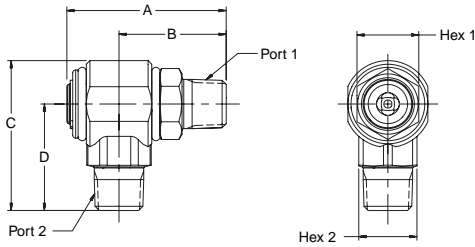

Male Pipe - Male Pipe

Part Number	A	B	C	D	HEX 1	HEX 2	PORT 1	PORT 2
S2101-4-4	2.31" 58.7 mm	1.51" 38.4 mm	2.19" 55.5 mm	1.50" 38.0 mm	.88" 22.2 mm	.88" 22.2 mm	1/4-18 NPTF	1/4-18 NPTF
S2101-6-6	2.31" 58.7 mm	1.51" 38.4 mm	2.19" 55.5 mm	1.50" 38.0 mm	.88" 22.2 mm	.88" 22.2 mm	3/8-18 NPTF	3/8-18 NPTF
S2101-8-8	2.74" 69.6 mm	1.84" 46.8 mm	2.59" 65.8 mm	1.84" 46.7 mm	1.06" 27.0 mm	1.00" 25.4 mm	1/2-14 NPTF	1/2-14 NPTF
S2101-12-12	3.35" 85.1 mm	2.12" 53.9 mm	3.00" 76.2 mm	2.11" 53.5 mm	1.38" 34.9 mm	1.38" 34.9 mm	3/4-14 NPTF	3/4-14 NPTF

Male Pipe - Female Pipe

Part Number	A	B	C	D	HEX 1	HEX 2	PORT 1	PORT 2
S2102-4-4	2.31" 58.7 mm	1.51" 38.4 mm	1.78" 45.1 mm	1.09" 27.6 mm	.88" 22.2 mm	.88" 22.2 mm	1/4-18 NPTF	1/4-18 NPTF
S2102-6-6	2.31" 58.7 mm	1.51" 38.4 mm	1.78" 45.1 mm	1.09" 27.6 mm	.88" 22.2 mm	.88" 22.2 mm	3/8-18 NPTF	3/8-18 NPTF
S2102-8-8	2.74" 69.6 mm	1.84" 46.8 mm	2.10" 53.3 mm	1.35" 34.3 mm	1.06" 27.0 mm	1.00" 25.4 mm	1/2-14 NPTF	1/2-14 NPTF
S2102-12-12	3.35" 85.1 mm	2.12" 53.9 mm	2.39" 60.7 mm	1.50" 38.0 mm	1.38" 34.9 mm	1.38" 34.9 mm	3/4-14 NPTF	3/4-14 NPTF

Male Pipe - Female SAE Straight Thread

Part Number	A	B	C	D	HEX 1	HEX 2	PORT 1	PORT 2
S2110-6-6	2.31" 58.7 mm	1.51" 38.4 mm	1.78" 45.1 mm	1.09" 27.6 mm	.88" 22.2 mm	.88" 22.2 mm	3/8-18 NPTF	9/16-18UNF
S2110-8-8	2.74" 69.6 mm	1.84" 46.8 mm	2.10" 53.3 mm	1.35" 34.3 mm	1.06" 27.0 mm	1.00" 25.4 mm	1/2-14 NPTF	3/4-16UNF
S2110-12-12	3.35" 85.1 mm	2.12" 53.9 mm	2.54" 64.5 mm	1.65" 41.9 mm	1.38" 34.9 mm	1.38" 34.9 mm	3/4-14 NPTF	1-1/16-12UN