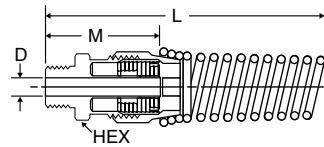

Male Connector 68RB

PART NO.	HOSE SIZE	STRAIGHT THREAD	PIPE THREAD	HEX	L	M	D
68RB-6-4	3/8	31/32-20	1/4	31/32	2.24	1.91	.281
68RB-6-6	3/8	31/32-20	3/8	31/32	2.24	1.91	.281
68RB-6-8	3/8	31/32-20	1/2	31/32	2.38	2.06	.281
68RB-8-6	1/2	1-3/32-20	3/8	1-1/8	2.24	1.91	.390
68RB-8-8	1/2	1-3/32-20	1/2	1-1/8	2.29	2.07	.390

Male Connector Body Only 68RB

PART NO.	HOSE SIZE	STRAIGHT THREAD	PIPE THREAD	HEX	L	D
68RB-6-4B	3/8	31/32-20	1/4	31/32	1.91	.281
68RB-6-6B	3/8	31/32-20	3/8	31/32	1.91	.281
68RB-6-8B	3/8	31/32-20	1/2	31/32	2.06	.281
68RB-8-6B	1/2	1-3/32-20	3/8	1-1/8	1.91	.390
68RB-8-8B	1/2	1-3/32-20	1/2	1-1/8	2.07	.390

Male Connector with Spring Guard 68RBSG

PART NO.	HOSE SIZE	PIPE THREAD	HEX	L	M	D
68RBSG-6-4	3/8	1/4	31/32	4.8	1.91	.281
68RBSG-6-6	3/8	3/8	31/32	4.8	1.91	.281
68RBSG-6-8	3/8	1/2	31/32	4.9	2.06	.281
68RBSG-8-6	1/2	3/8	1-1/8	5.0	1.91	.390
68RBSG-8-8	1/2	1/2	1-1/8	5.2	2.07	.390

Adapter 76RB

PART NO.	PIPE THREAD	STRAIGHT THREAD	HEX	L	D
76RB-3/4-4	1/4	3/4-20	3/4	1.06	.31
76RB-3/4-6	3/8	3/4-20	3/4	1.12	.31
76RB-7/8-6	3/8	7/8-20	7/8	1.25	.44
76RB-7/8-8	1/2	7/8-20	7/8	1.47	.50