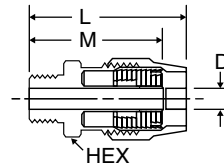

Male Connector 68RB

PART NO.	HOSE SIZE	STRAIGHT THREAD	PIPE THREAD	HEX	L	M	D
68RB-6-4	3/8	31/32-20	1/4	31/32	2.24	1.91	.281
68RB-6-6	3/8	31/32-20	3/8	31/32	2.24	1.91	.281
68RB-6-8	3/8	31/32-20	1/2	31/32	2.38	2.06	.281
68RB-8-6	1/2	1-3/32-20	3/8	1-1/8	2.24	1.91	.390
68RB-8-8	1/2	1-3/32-20	1/2	1-1/8	2.29	2.07	.390

Male Connector Body Only 68RB

PART NO.	HOSE SIZE	STRAIGHT THREAD	PIPE THREAD	HEX	L	D
68RB-6-4B	3/8	31/32-20	1/4	31/32	1.91	.281
68RB-6-6B	3/8	31/32-20	3/8	31/32	1.91	.281
68RB-6-8B	3/8	31/32-20	1/2	31/32	2.06	.281
68RB-8-6B	1/2	1-3/32-20	3/8	1-1/8	1.91	.390
68RB-8-8B	1/2	1-3/32-20	1/2	1-1/8	2.07	.390

Male Connector with Spring Guard 68RBSG

PART NO.	HOSE SIZE	PIPE THREAD	HEX	L	M	D
68RBSG-6-4	3/8	1/4	31/32	4.8	1.91	.281
68RBSG-6-6	3/8	3/8	31/32	4.8	1.91	.281
68RBSG-6-8	3/8	1/2	31/32	4.9	2.06	.281
68RBSG-8-6	1/2	3/8	1-1/8	5.0	1.91	.390
68RBSG-8-8	1/2	1/2	1-1/8	5.2	2.07	.390

Adapter 76RB

PART NO.	PIPE THREAD	STRAIGHT THREAD	HEX	L	D
76RB-3/4-4	1/4	3/4-20	3/4	1.06	.31
76RB-3/4-6	3/8	3/4-20	3/4	1.12	.31
76RB-7/8-6	3/8	7/8-20	7/8	1.25	.44
76RB-7/8-8	1/2	7/8-20	7/8	1.47	.50