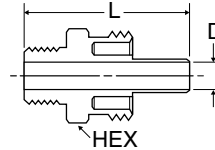

Male Connector 68RB

PART NO.	HOSE SIZE	STRAIGHT THREAD	PIPE THREAD	HEX	L	M	D
68RB-6-4	3/8	31/32-20	1/4	31/32	2.24	1.91	.281
68RB-6-6	3/8	31/32-20	3/8	31/32	2.24	1.91	.281
68RB-6-8	3/8	31/32-20	1/2	31/32	2.38	2.06	.281
68RB-8-6	1/2	1-3/32-20	3/8	1-1/8	2.24	1.91	.390
68RB-8-8	1/2	1-3/32-20	1/2	1-1/8	2.29	2.07	.390

Male Connector Body Only 68RB

PART NO.	HOSE SIZE	STRAIGHT THREAD	PIPE THREAD	HEX	L	D
68RB-6-4B	3/8	31/32-20	1/4	31/32	1.91	.281
68RB-6-6B	3/8	31/32-20	3/8	31/32	1.91	.281
68RB-6-8B	3/8	31/32-20	1/2	31/32	2.06	.281
68RB-8-6B	1/2	1-3/32-20	3/8	1-1/8	1.91	.390
68RB-8-8B	1/2	1-3/32-20	1/2	1-1/8	2.07	.390

Male Connector with Spring Guard 68RBSG

PART NO.	HOSE SIZE	PIPE THREAD	HEX	L	M	D
68RBSG-6-4	3/8	1/4	31/32	4.8	1.91	.281
68RBSG-6-6	3/8	3/8	31/32	4.8	1.91	.281
68RBSG-6-8	3/8	1/2	31/32	4.9	2.06	.281
68RBSG-8-6	1/2	3/8	1-1/8	5.0	1.91	.390
68RBSG-8-8	1/2	1/2	1-1/8	5.2	2.07	.390

Adapter 76RB

PART NO.	PIPE THREAD	STRAIGHT THREAD	HEX	L	D
76RB-3/4-4	1/4	3/4-20	3/4	1.06	.31
76RB-3/4-6	3/8	3/4-20	3/4	1.12	.31
76RB-7/8-6	3/8	7/8-20	7/8	1.25	.44
76RB-7/8-8	1/2	7/8-20	7/8	1.47	.50