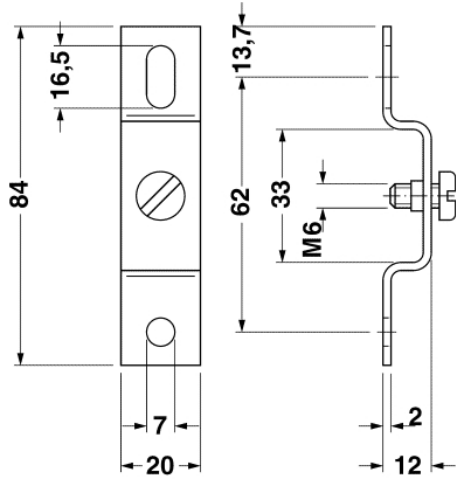

BG/F

Order No.: 1201060

<http://eshop.phoenixcontact.de/phoenix/treeViewClick.do?UID=1201060>Flat bracket, with M6 screw, for fixing DIN rails 12 mm above the
mounting surface**Commercial data**

GTIN (EAN)	
sales group	B221
Pack	10 pcs.
Customs tariff	73269098
Catalog page information	Page 348 (CL2-2011)

Technical data**General data**

Height	12 mm
Length	84 mm
Width	20 mm
Material	Steel
Color	silver

Diagrams/Drawings

Dimensioned drawing

Address

PHOENIX CONTACT Inc., USA
586 Fulling Mill Road
Middletown, PA 17057, USA
Phone (800) 888-7388
Fax (717) 944-1625
<http://www.phoenixcon.com>