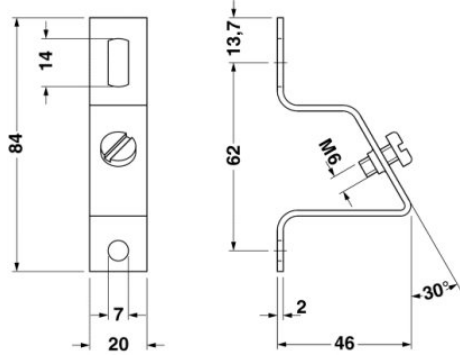

BG/SH

Order No.: 1201099

<http://eshop.phoenixcontact.de/phoenix/treeViewClick.do?UID=1201099>

Angled brackets with M6 screw, for fixing DIN rails at an angle of 30°,
height: 46 mm

Commercial data

GTIN (EAN)	
sales group	B221
Pack	10 pcs.
Customs tariff	73269098
Catalog page information	Page 348 (CL2-2011)

Technical data**General data**

Height	46 mm
Length	84 mm
Width	20 mm
Material	Steel
Color	silver

Diagrams/Drawings

Dimensioned drawing

Address

PHOENIX CONTACT Inc., USA
586 Fulling Mill Road
Middletown, PA 17057, USA
Phone (800) 888-7388
Fax (717) 944-1625
<http://www.phoenixcon.com>