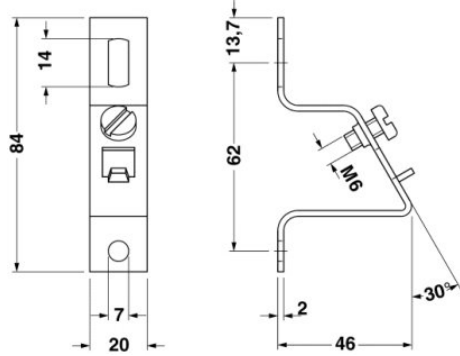

BG/SHA

Order No.: 1201594

<http://eshop.phoenixcontact.de/phoenix/treeViewClick.do?UID=1201594>

Angled brackets with M6 screw, DIN rail limit stop, for fixing DIN rails
at an angle of 30°, height: 46 mm

Commercial data

GTIN (EAN)	 4 017918 017408
sales group	B221
Pack	10 pcs.
Customs tariff	73269098
Catalog page information	Page 348 (CL2-2011)

Product notes

WEEE/RoHS-compliant since:
03/15/2005

[http://
www.download.phoenixcontact.com](http://www.download.phoenixcontact.com)
Please note that the data given
here has been taken from the
online catalog. For comprehensive
information and data, please refer
to the user documentation. The
General Terms and Conditions of
Use apply to Internet downloads.

Technical data**General data**

Height	46 mm
Length	84 mm
Width	20 mm
Material	Steel
Color	silver

Diagrams/Drawings

Dimensioned drawing

Address

PHOENIX CONTACT Inc., USA
586 Fulling Mill Road
Middletown, PA 17057, USA
Phone (800) 888-7388
Fax (717) 944-1625
<http://www.phoenixcon.com>