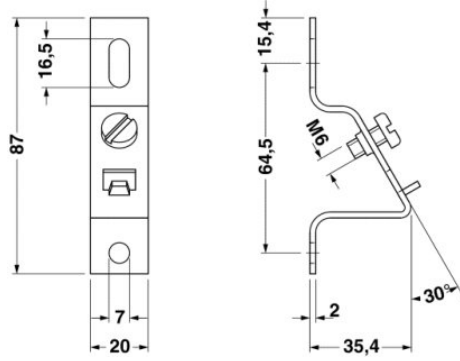

BG/SA

Order No.: 1201604

<http://eshop.phoenixcontact.de/phoenix/treeViewClick.do?UID=1201604>

Angled brackets with M6 screw, DIN rail limit stop, for fixing DIN rails
at an angle of 30°, with M6 screw, height: 35.4 mm

Commercial data

GTIN (EAN)	
sales group	B221
Pack	10 pcs.
Customs tariff	73269098
Catalog page information	Page 348 (CL2-2011)

Product notes

WEEE/RoHS-compliant since:
03/15/2005

<http://www.download.phoenixcontact.com>
Please note that the data given here has been taken from the online catalog. For comprehensive information and data, please refer to the user documentation. The General Terms and Conditions of Use apply to Internet downloads.

Technical data**General**

Length (b)	87 mm
Height	35.4 mm
Width (a)	19.7 mm
Color	silver
Material	Steel

Diagrams/Drawings

Dimensioned drawing

Address

PHOENIX CONTACT Inc., USA
586 Fulling Mill Road
Middletown, PA 17057, USA
Phone (800) 888-7388
Fax (717) 944-1625
<http://www.phoenixcon.com>