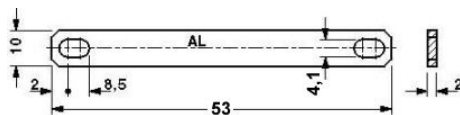

Diagrams/Drawings

Dimensioned drawing