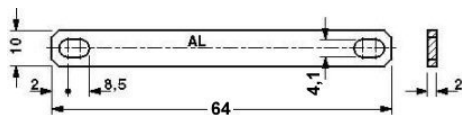

Diagrams/Drawings

Dimensioned drawing